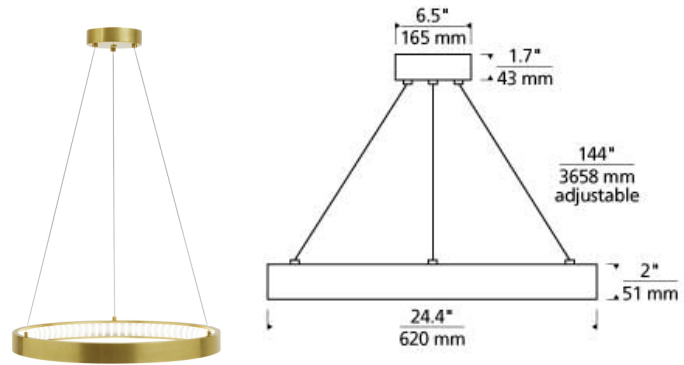

## DESCRIPTION

Inspired by large medieval cast iron chandeliers, the Bodiam chandelier by Tech Lighting features a thick outer metal ring that houses dual stacked rows of inward firing LEDs. These LEDs are treated with a special linear spread diffuser to create a unique twinkling effect while evenly distributing the light and minimizing glare. With a glare-free light distribution the Bodiam chandelier is ideal for family room lighting, foyer lighting and a number of commercial lighting applications. The 24- and 30-inch diameter Chandeliers are offered in three finishes and the Bodiam 48-inch diameter chandelier is offered in two finishes. Install independently or clustered together for an enhanced look. Lamping options are compatible with most dimmers. Refer to Dimming Chart for more information. Includes 15.1 watt, 1062 delivered lumens, 3000K LED module. Dimmable with most LED compatible ELV and TRIAC dimmers. Fixture provided with twelve feet of field-cuttable cable to match finish selection.

## INSTALLATION

This product can mount to either a 4" square electrical box with round plaster ring or an octagonal electrical box (not included). Minimum Hanging Height: 24"

antique bronze

satin nickel

brass