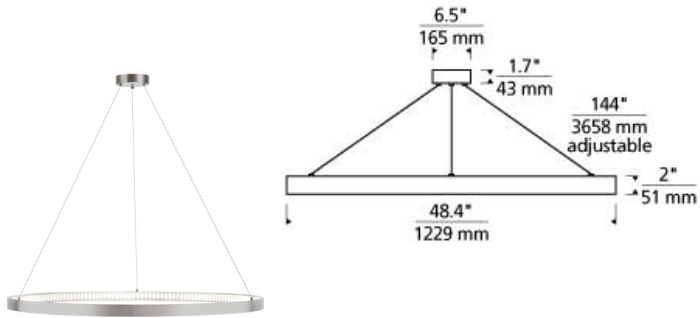

Bodiam 48 Suspension LED

DESCRIPTION

Inspired by large medieval cast iron chandeliers, the Bodiam chandelier by Tech Lighting features a thick outer metal ring that houses dual stacked rows of inward firing LEDs. These LEDs are treated with a special linear spread diffuser to create a unique twinkling effect while evenly distributing the light and minimizing glare. With a glare-free light distribution the Bodiam chandelier is ideal for family room lighting, foyer lighting and a number of commercial lighting applications. The 24- and 30-inch diameter Chandeliers are offered in three finishes and the Bodiam 48-inch diameter chandelier is offered in two finishes. Install independently or clustered together for an enhanced look. Lamping options are compatible with most dimmers. Refer to Dimming Chart for more information. Includes 34.2 watt, 2308 delivered lumens, 3000K LED module. Dimmable with most LED compatible ELV and TRIAC dimmers. Fixture provided with twelve feet of field-cutable cable to match finish selection.

INSTALLATION

This product can mount to either a 4" square electrical box with round plaster ring or an octagonal electrical box (not included). Minimum Hanging Height: 24"

ORDERING INFORMATION

700BOD	SHAPE OR SIZE	FINISH	LAMP
48	48" DIAMETER	Z ANTIQUE BRONZE S SATIN NICKEL	-LED930 INTEGRATED LED 90 CRI 3000K 120V (T24)

TECH LIGHTING®

7400 Linder Avenue   T 847.410.4400
Skokie, Illinois 60077   F 847.410.4500

Tech Lighting, L.L.C.

700 BOD _____

FIXTURE TYPE: _____

JOB NAME: _____

NOTES: _____

_____

_____