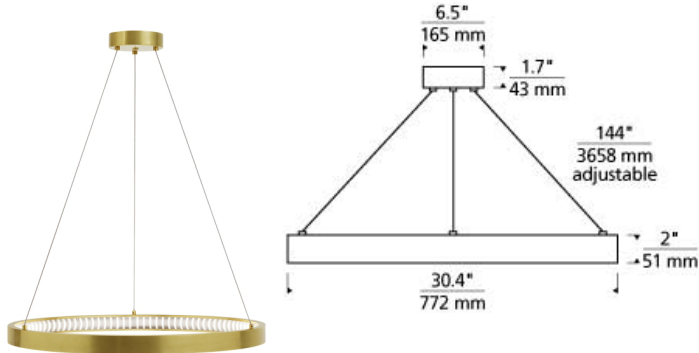

LINE - VOLTAGE PENDANTS / SUSPENSION

Bodiam 30 Suspension LED

DESCRIPTION

Inspired by large medieval cast iron chandeliers, the Bodiam chandelier by Tech Lighting features a thick outer metal ring that houses dual stacked rows of inward firing LEDs. These LEDs are treated with a special linear spread diffuser to create a unique twinkling effect while evenly distributing the light and minimizing glare. With a glare-free light distribution the Bodiam chandelier is ideal for family room lighting, foyer lighting and a number of commercial lighting applications. The 24- and 30-inch diameter Chandeliers are offered in three finishes and the Bodiam 48-inch diameter chandelier is offered in two finishes. Install independently or clustered together for an enhanced look. Lamping options are compatible with most dimmers. Refer to Dimming Chart for more information. Includes 23.6 watt, 1339 delivered lumens, 3000K LED module. Dimmable with most LED compatible ELV and TRIAC dimmers. Fixture provided with twelve feet of field-cutable cable to match finish selection.