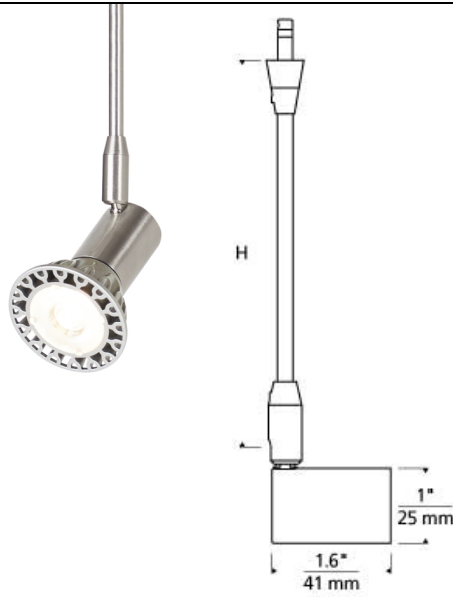

Bolt Head

T20

DESCRIPTION

Bolt Head, by Tech Lighting, provides focused light in with its 360° rotation and 90° pivot with a concealed lamp (not included). A great solution for highlighting works of art using the Tech Lighting Monorail system. Available in two stem lengths, 3â€ and 6â€ and two finishes, satin nickel and white. (No Lamp) Rated for rated for (1) 50 watt max halogen MR16 lamp (Not Included). Dimmable with most LED compatible ELV and TRIAC dimmers.Â

ACCESSORIES & OPTICAL CONTROLS

Bell Shade, Belladonna Shade, Cone Glass Shield, Cone Onyx Shield, Prism Glass Shield, Round Glass Shield

WEIGHT

0.25-0.25lb / 0.11-0.11kg ±

satin nickel

white

ORDERING INFORMATION

700 SYSTEM	BLT	LENGTH (A)	FINISH	VOLTAGE
FJ	FREEJACK	03 3"	S SATIN NICKEL	120
MP	MONOPOINT	06 6"	W WHITE	
MO	MONORAIL			
MO2	TWO-CIRCUIT MONORAIL			

Note. MP includes 4" Round Flush Canopy.

TECH LIGHTING®