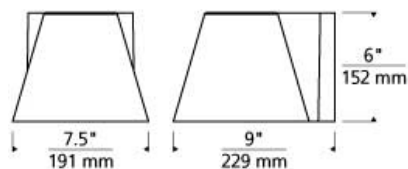

Bowman 6 Outdoor Wall LED T20

DESCRIPTION

The classic and sleek silhouette of the Bowman LED outdoor wall sconce by Tech Lighting makes it suitable for both indoor and outdoor applications. Clean lines and mid-century modern design inspiration characterize the die-cast aluminum body which houses a powerful, long-lasting LED light source tightly controlled for down light only, yet supplying significant illumination for even the darkest nights. The UV stabilized, frosted acrylic lensing diffuses the LED light to create an even glow. This small-scale, modern wall sconce is available in two sizes (4.5 inches and 6 inches high). The durable, marine-grade powder coat finish is available in Charcoal, Bronze, Black, Silver or White.

black   bronze   charcoal   silver   white

ORDERING INFORMATION

700WSBOW LENGTH (A)	FINISH	LAMP
6 6"	B BLACK Z BRONZE H CHARCOAL I SILVER W WHITE	-LED827 LED 80 CRI 2700K 120V -LED827-277 LED 80 CRI 2700K 277V -LED830 LED 80 CRI 3000K 120V -LED830-277 LED 80 CRI 3000K 277V