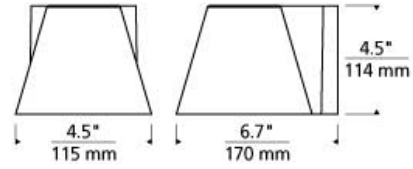

Bowman 4 Outdoor Wall

LED T20

DESCRIPTION

The classic and sleek silhouette of the Bowman LED outdoor wall sconce by Tech Lighting makes it suitable for both indoor and outdoor applications. Clean lines and mid-century modern design inspiration characterize the die-cast aluminum body which houses a powerful, long-lasting LED light source tightly controlled for down light only, yet supplying significant illumination for even the darkest nights. The UV stabilized, frosted acrylic lensing diffuses the LED light to create an even glow. This small-scale, modern wall sconce is available in two sizes (4.5 inches and 6 inches high). The durable, marine-grade powder coat finish is available in Charcoal, Bronze, Black, Silver or White.

black bronze charcoal silver white

ORDERING INFORMATION

700WSBOW LENGTH (A)	FINISH	LAMP
4 4"	B BLACK Z BRONZE H CHARCOAL I SILVER W WHITE	-LED827 LED 80 CRI 2700K 120V -LED827-277 LED 80 CRI 2700K 277V -LED830 LED 80 CRI 3000K 120V -LED830-277 LED 80 CRI 3000K 277V