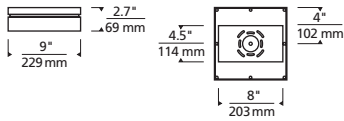

BOXIE LARGE WALL/CEILING

Boxie Large

PHOTOMETRICS*

*For latest photometrics, please visit www.techlighting.com/OUTDOOR

BOXIE LARGE

- Total Lumen Output: 1192
- Total Power: 23
- Luminaire Efficacy: 51.8
- Color Temp: 3000K
- CRI: 90+
- BUG Rating: B1-U3-G1