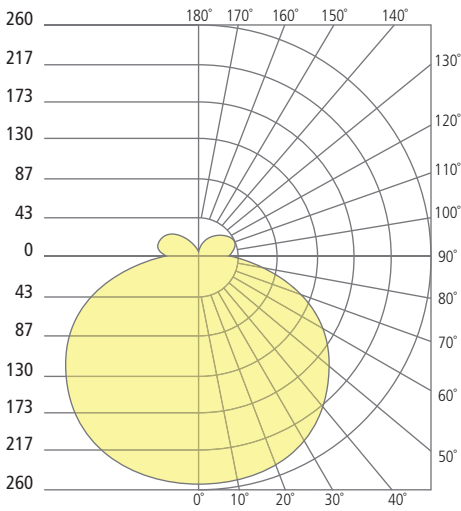

BOXIE LARGE
shown in bronze

BOXIE LARGE
shown in charcoal

* Visit techlighting.com for specific warranty limitations and details.

ORDERING INFORMATION

7000WBX	SHAPE	CRI/CCT	FINISH	VOLTAGE
	L LARGE - 9"	930 90 CRI, 3000K 940 90 CRI, 4000K INC INCANDESCENT*	Z BRONZE H CHARCOAL	120 120V 277 277V

*120V ONLY

BOXIE LARGE WALL/CEILING

Boxie Large

PHOTOMETRICS*

*For latest photometrics, please visit www.techlighting.com/OUTDOOR

BOXIE LARGE

- Total Lumen Output: 1192
- Total Power: 23
- Luminaire Efficacy: 51.8
- Color Temp: 3000K
- CRI: 90+
- BUG Rating: B1-U3-G1