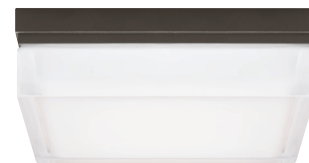

BOXIE LARGE WALL/CEILING

Featuring a thick, square polished pressed-glass shade suspended from a die-cast base, the modern Boxie's LED light source beautifully illuminates a space without calling attention to itself. It easily mounts to the ceiling or wall for ultimate flexibility.

High quality LM80-tested LEDs

for consistent long-life performance and color

Outstanding protection against the elements:

- Marine-grade powder coat finishes
- Stainless Steel mounting hardware
- Impact-resistant, UV stabilized frosted acrylic lensing

Ceiling or wall mounting option

SPECIFICATIONS

DELIVERED LUMENS	1192 LED
WATTS	23 LED
VOLTAGE	120V, 277V (LED only)
DIMMING	ELV
LIGHT DISTRIBUTION	Symmetric
MOUNTING OPTIONS	Wall or Ceiling
CCT	3000K or 4000K
CRI	90+
COLOR BINNING	3 Step
BUG RATING	B1-U3-G1
DARK SKY	Compliant (Ceiling)
WET LISTED	IP65
GENERAL LISTING	ETL
CALIFORNIA TITLE 24	Can be used to comply with CEC 2016 Title 24 Part 6 for outdoor use. Registration with CEC Appliance Database not required.
START TEMP	-30°C
FIELD SERVICEABLE LED	No
CONSTRUCTION	Aluminum
HARDWARE	Stainless Steel
FINISH	Marine Grade Powder Coat
LED LIFETIME	L70; 70,000 Hours
WARRANTY*	5 Years
WEIGHT	8 lbs.

BOXIE LARGE
shown in bronze