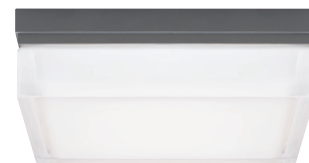

BOXIE LARGE
shown in charcoal