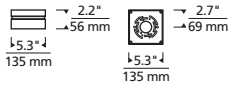

BOXIE SMALL WALL/CEILING

Boxie Small

PHOTOMETRICS*

*For latest photometrics, please visit www.techlighting.com/OUTDOOR

BOXIE SMALL

Total Lumen Output: 472.2
Total Power: 12
Luminaire Efficacy: 39.35
Color Temp: 2700K
CRI: 90+
BUG Rating: B1-U3-G1