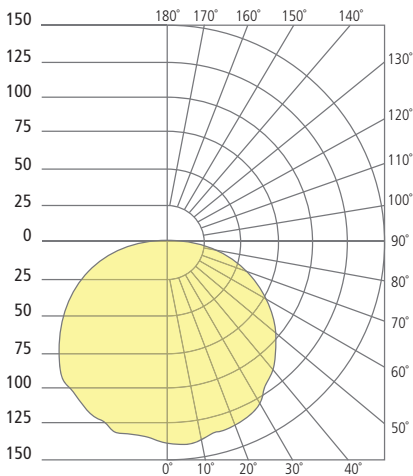

BOXIE SMALL
shown in bronze

BOXIE SMALL
shown in charcoal

* Visit techlighting.com for specific warranty limitations and details.

ORDERING INFORMATION

7000WBX	SHAPE	CRI/CCT	FINISH	VOLTAGE
	5 SMALL - 6"	930 90 CRI, 3000K 940 90 CRI, 4000K INC INCANDESCENT*	Z BRONZE H CHARCOAL	120 120V 277 277V

*120V ONLY

BOXIE SMALL WALL/CEILING

Boxie Small

PHOTOMETRICS*

*For latest photometrics, please visit www.techlighting.com/OUTDOOR

BOXIE SMALL

Total Lumen Output: 472.2
 Total Power: 12
 Luminaire Efficacy: 39.35
 Color Temp: 2700K
 CRI: 90+
 BUG Rating: B1-U3-G1