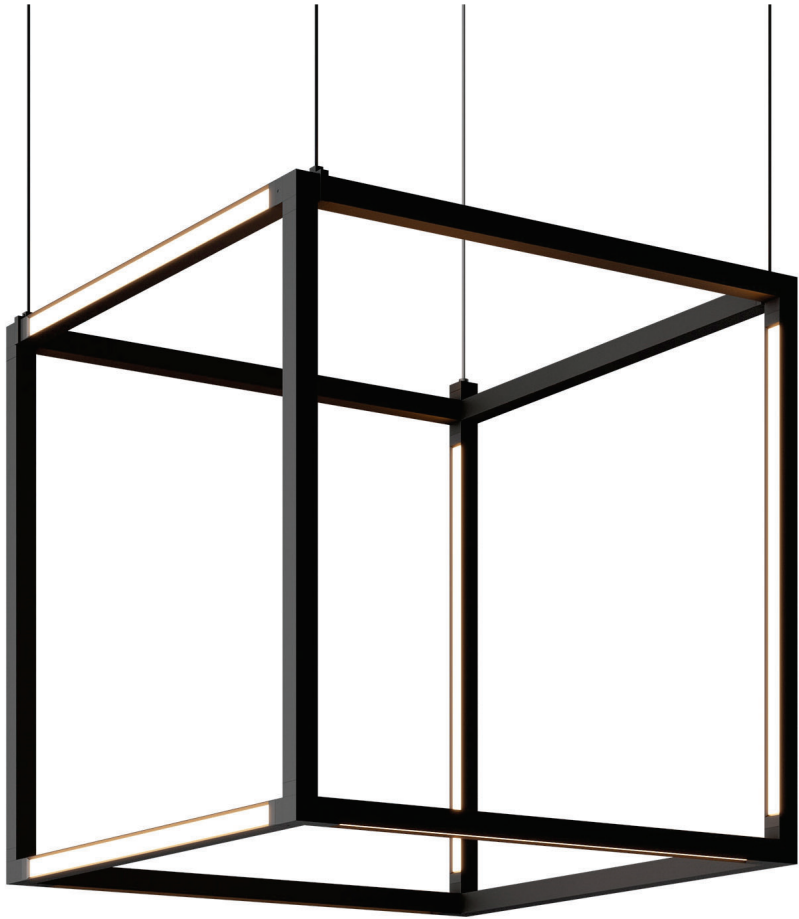

Brox Cube 24 Pendant

700BROX24_ 1.0

SUSPENSION

GENERAL PRODUCT INFORMATION:

This product is suitable for damp locations.

This product may be dimmed with a low-voltage electronic dimmer or triac dimmers.

This instruction shows a typical installation.

NOTE: Due to the complexity of this fixture, assistance will be needed for installation.

CAUTION - RISK OF FIRE
This product must be installed in accordance with the applicable installation code by a person familiar with the construction and operation of the product and the hazards involved.
Use minimum 90°C supply conductors.

7400 Linder Ave, Skokie, IL 60077
847.410.4400

www.techlighting.com

© 2020 Tech Lighting, L.L.C. All rights reserved.
Visual Comfort Group

SAVE THESE INSTRUCTIONS!