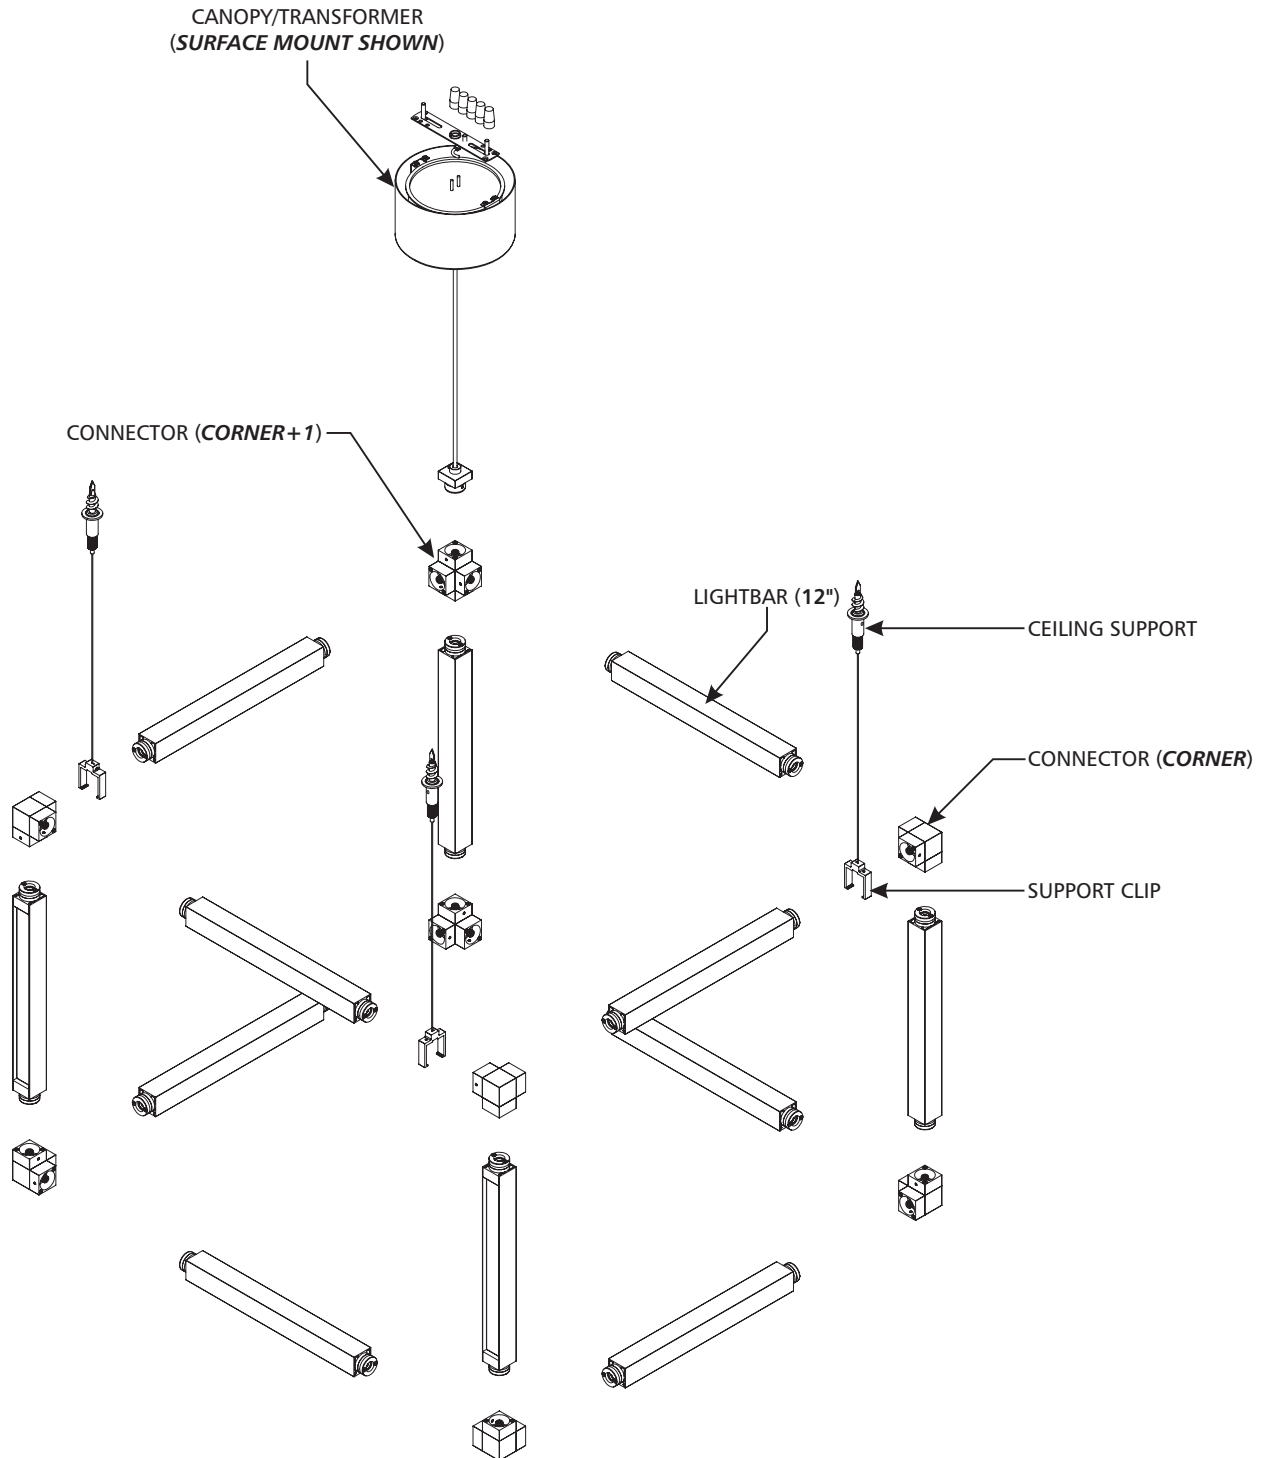

Brox 12 Cube Pendant

700BROX12_ 1.0

SUSPENSION

GENERAL PRODUCT INFORMATION:

This product is suitable for damp locations.

This product may be dimmed with a low-voltage electronic dimmer or triac dimmers.

This instruction shows a typical installation.

NOTE: Due to the complexity of this fixture, assistance will be needed for installation.

CAUTION - RISK OF FIRE
This product must be installed in accordance with the applicable installation code by a person familiar with the construction and operation of the product and the hazards involved.
Use minimum 90°C supply conductors.

Brox Cube 24 Pendant

700BROX24_ 1.0

SUSPENSION

GENERAL PRODUCT INFORMATION:

This product is suitable for damp locations.

This product may be dimmed with a low-voltage electronic dimmer or triac dimmers.

This instruction shows a typical installation.