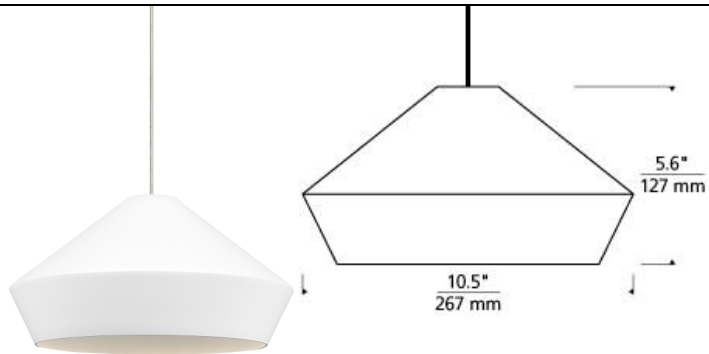

LOW - VOLTAGE PENDANTS

Brummel Pendant LED T20

DESCRIPTION

The Brummel pendant light by Tech Lighting features a sophisticated mid-century modern design with its clean sharp lines defining its spun metal shade. Available in either a Matt White or Matt Black shade color and three on-trend finishes the Brummel pendant is customizable to fit your special space. Scaling at 5.6" in length and 10.5" in diameter the Brummel is ideal for dining room lighting, home office lighting and hallway lighting. Your choice of fully dimmable halogen or LED lamping ships with the Brummel saving you both time and money. Pair the Brummel pendant with the Monorail system by Tech Lighting for greater design customization in your special space. Rated for (1) low-voltage, 50 watt max bi-pin lamp (Lamp not included). LED includes 12 volt 8 watt, 500 gross lumens, 3000K replaceable LED SORAA® module. Ships with six feet of field-cutable cable. Dimmable with low-voltage electronic or magnetic dimmer (based on transformer). Works with SORAA.