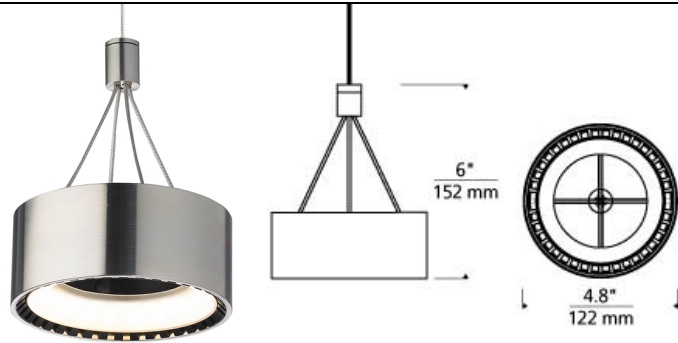

LOW - VOLTAGE PENDANTS

Corum Pendant LED T20

DESCRIPTION

High performance meets visual intrigue in the Corum pendant by Tech Lighting. This unique LED pendant is defined by its open center, thin metal frame and exposed geometrical heat sink allowing it to provide a bounty of task lighting to surfaces below. With its high-end industrial design and modest scale, the Corum is ideal for kitchen island task lighting, hallway lighting and home office lighting. The Corum ships with 12 Volt LED lamping and is fully dimmable to create the desired ambiance in your special space. Pair the Corum pendant with the Kable Lite system by Tech Lighting for greater design customization. Inspired by the latest in automotive headlamp technology, when viewed from above, the center glows with a hint of illumination. Includes 5 watt, 500 gross lumens, 3000K LED. Ships with six feet of field-cutttable suspension cable. Dimmable with low-voltage electronic or magnetic dimmer (based on transformer).

INSTALLATION

Socket terminates with FreeJack male connector, which may be installed into a system connector. Elements ordered with a system prefix include a connector for that system. For use on T~TRAK, order FreeJack version and T~TRAK FreeJack Connector (sold separately).

ACCESSORIES & OPTICAL CONTROLS

Line-voltage Swag Hook, Swag Hook

WEIGHT

1.19lb / 0.54kg ±

ORDERING INFORMATION

700 SYSTEM	COR	FINISH	LAMP	
FJ	FREEJACK	S	SATIN NICKEL	-LED830 12 VOLT LED 80 CRI 3000K
KL	KABLE LITE			
MP	MONOPOINT			
MO	MONORAIL			
MO2	TWO-CIRCUIT MONORAIL			

Note. MP includes 4" Round Flush Canopy.

700 ____ COR ____ ____

FIXTURE TYPE: _____

JOB NAME: _____

NOTES: _____
