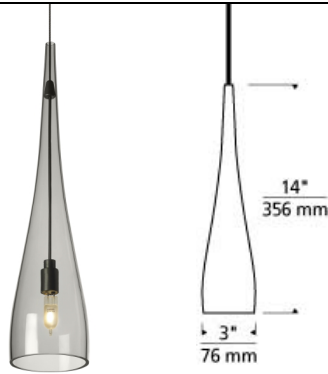

Cypree Pendant Small LED SORAA T20

DESCRIPTION

The Cypree Small Pendant light from Tech Lighting is an elegant upgrade to the classic conical pendant. The eye is drawn in by the slender chic silhouette. Light is gently diffused into surrounding spaces creating a pleasantly illumination experience. Available in six modern colors, the Cypree takes on subtle mood changes adding charm, warmth and sophistication to any space. Scaling at 14" in length and 3" in width the Cypree Small is modestly sized making it ideal for bedroom lighting, home office lighting and clustered lighting arrangements. Available lamping options include energy efficient LED Xenon and Halogen. All lamping options are fully-dimmable to create the desired ambiance in your special space. Includes (1) 50 watt low-voltage GY6.35 base Xenon bi-pin lamp or 8 watt replaceable 500 lumen 90 CRI 3000K LED SORAA® module and 6' of field-cutable suspension cable. For use with 24 volt transformer, add suffix "-24" to item number. Works with SORAA.

ACCESSORIES & OPTICAL CONTROLS

Fusion Jack Swag Hook, SORAA® LED Bi-Pin Replacement Pendant Module LBL

WEIGHT

4-4.5lb / 1.81-2.04kg ±

amber

frost

transparent smoke

ORDERING INFORMATION

Cypree Pendant Large LED SORAA T20

DESCRIPTION

Simple organic-shaped frosted glass pendant in a dramatically slim modern silhouette. The Cypree Pendant is offered in three modern glass finishes, Amber, Frost and Transparent Smoke. Installed in multiples, the pendants will illuminate your space with a statement. Also available in a smaller height option, 3" diameter and 14" high, The Cypree Pendants are great to cluster both sizes for a dynamic design impact. Includes (1) 50 watt low-voltage GY6.35 base Xenon bi-pin lamp or 8 watt replaceable 500 lumen 90 CRI 3000K LED SORAA® module and 6' of field-cutttable suspension cable. For use with 24 volt transformer, add suffix "-24" to item number. Works with SORAA.