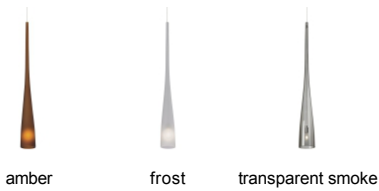

Cypree Pendant Large LED SORAA T20

DESCRIPTION

Simple organic-shaped frosted glass pendant in a dramatically slim modern silhouette. The Cypree Pendant is offered in three modern glass finishes, Amber, Frost and Transparent Smoke. Installed in multiples, the pendants will illuminate your space with a statement. Also available in a smaller height option, 3" diameter and 14" high, The Cypree Pendants are great to cluster both sizes for a dynamic design impact. Includes (1) 50 watt low-voltage GY6.35 base Xenon bi-pin lamp or 8 watt replaceable 500 lumen 90 CRI 3000K LED SORAA® module and 6' of field-cutttable suspension cable. For use with 24 volt transformer, add suffix "-24" to item number. Works with SORAA.

ACCESSORIES & OPTICAL CONTROLS

Fusion Jack Swag Hook, SORAA® LED Bi-Pin Replacement Pendant Module LBL

WEIGHT

5-5.5lb / 2.27-2.49kg ±

amber frost transparent smoke

ORDERING INFORMATION

700 SYSTEM	CYPL	COLOR	FINISH	LAMP
FJ	FREEJACK	A AMBER	Z ANTIQUE BRONZE	12 VOLT XENON (T20)
MP	MONOPOINT	F FROST	S SATIN NICKEL	-LEDS930
MO	MONORAIL	K TRANSPARENT SMOKE		-LEDS930 12 VOLT LED 90 CRI 3000K (T20/T24)
MO2	TWO-CIRCUIT MONORAIL			-24 24 VOLT HALOGEN

LED lamp not available in Clear or Transparent Smoke. MP mount includes 4" Round Flush Canopy.

TECH LIGHTING®
7400 Linder Avenue T 847.410.4400
Skokie, Illinois 60077 F 847.410.4500

Tech Lighting, L.L.C.

700 ____ CYPL ____

FIXTURE TYPE: _____

JOB NAME: _____

NOTES: _____

_____

_____