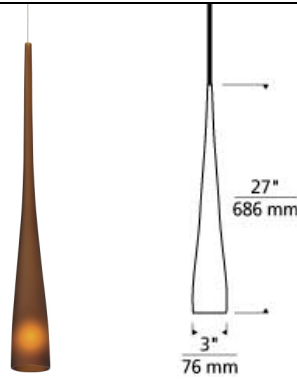

Cypree Pendant Large LED SORAA T20

DESCRIPTION

Simple organic-shaped frosted glass pendant in a dramatically slim modern silhouette. The Cypree Pendant is offered in three modern glass finishes, Amber, Frost and Transparent Smoke. Installed in multiples, the pendants will illuminate your space with a statement. Also available in a smaller height option, 3" diameter and 14" high, The Cypree Pendants are great to cluster both sizes for a dynamic design impact. Includes (1) 50 watt low-voltage GY6.35 base Xenon bi-pin lamp or 8 watt replaceable 500 lumen 90 CRI 3000K LED SORAA® module and 6' of field-cutttable suspension cable. For use with 24 volt transformer, add suffix "-24" to item number. Works with SORAA.

ACCESSORIES & OPTICAL CONTROLS

Fusion Jack Swag Hook, SORAA® LED Bi-Pin Replacement Pendant Module LBL

WEIGHT

5-5.5lb / 2.27-2.49kg ±

amber frost transparent smoke

ORDERING INFORMATION

700 SYSTEM	CYPL	COLOR	FINISH	LAMP
FJ	FREEJACK	A AMBER	Z ANTIQUE BRONZE	12 VOLT XENON (T20)
MP	MONOPOINT	F FROST	S SATIN NICKEL	-LEDS930
MO	MONORAIL	K TRANSPARENT SMOKE		-LEDS930 12 VOLT LED 90 CRI 3000K (T20/T24)
MO2	TWO-CIRCUIT MONORAIL			-24 24 VOLT HALOGEN

LED lamp not available in Clear or Transparent Smoke. MP mount includes 4" Round Flush Canopy.

TECH LIGHTING®
7400 Linder Avenue T 847.410.4400
Skokie, Illinois 60077 F 847.410.4500

Tech Lighting, L.L.C.

700 ____ CYPL ____

FIXTURE TYPE: _____

JOB NAME: _____

NOTES: _____

_____

_____