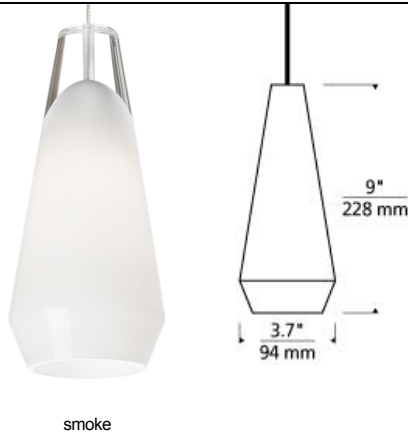

## Lustra Pendant LED ✿ SORAA T20

### DESCRIPTION

The Lustra pendant light from Tech Lighting is inspired by the classic crystal tear drops on traditional chandeliers. Unlike classic chandeliers though the Lustra utilizes pure optic crystal that's been hand-cut to create a dual faceted light fixture. This elegantly designed contemporary fixture is available in two distinct finishes, Smoke and White and comes in three on-trend finish options. Although modest in scale the Lustra Pendant is powerful enough to provide ample lighting in places such as kitchens, bedrooms and dining rooms. For even greater design customization pair the Lustra with one of our multiport canopies for a custom chandelier design or hang from one of three of multipurpose rail systems. Your choice of Halogen or LED lamping ships with the Lustra. All lamping are fully dimmable to create the desired ambiance in your unique space. Includes low-voltage, 35 watt halogen bi-pin lamp or 8 watt, 300 delivered lumen, 3000K, replaceable SORAA® LED module and six feet of field-cutable cable. Dimmable with low-voltage electronic or magnetic dimmer (based on the transformer). Works with SORAA.