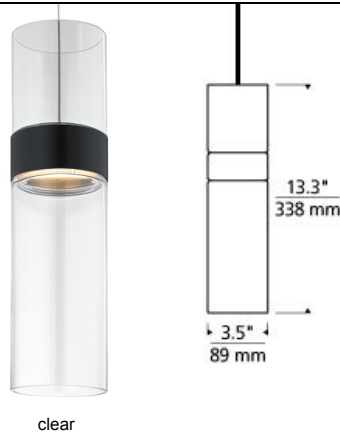

LOW - VOLTAGE PENDANTS

Manette Pendant LED T20

DESCRIPTION

The Manette pendant light by Tech Lighting is an elevated version of the classic cylinder pendant. With its simple cylindrical design and added sleek metal bands the Manette exudes style and simplicity. This hand-blown pendant can be customized via several color combinations to match your unique preferences. Available color options include clear, smoke, white and transparent smoke. Three on trend hardware finishes are available along with your choice of energy efficient LED lamps. Due to its larger size the Manette is ideal for kitchen island task lighting, dining room lighting and home office lighting applications. Complementary Manette Grande and flush mount also available by Tech Lighting, simply search for Manette Grande to find its closest relatives. Includes 6 watt, 330 delivered lumens (260 lumens down/70 lumens up), 3000K, LED. Dimmable with low-voltage electronic or magnetic dimmer (based on transformer). Ships with 16 feet of field cuttable suspension cable.

ACCESSORIES & OPTICAL CONTROLS

Swag Hook

WEIGHT

3.1lb / 1.41kg ±

clear / clear
black ring

smoke / smoke
satin nickel ring

smoke / white
satin nickel ring

transparent smoke
/
transparent smoke
antique bronze
ring

white / white
antique bronze
ring

ORDERING INFORMATION

700	SYSTEM	MAN	COLOR	FINISH	LAMP		
FJ	FREEJACK	CL	CLEAR	CL	CLEAR	ZZANTIQUE BRONZE/ANTIQUE BRONZE	-LED 12 VOLT LED 3000K
MP	MONOPOINT	SM	SMOKE	SM	SMOKE	BSBLACK/SATIN NICKEL	
MO	MONORAIL	TK	TRANSPARENT SMOKE	TK	TRANSPARENT SMOKE	SSSATIN NICKEL/SATIN NICKEL	
MO2	TWO-CIRCUIT MONORAIL	WH	WHITE	WH	WHITE		