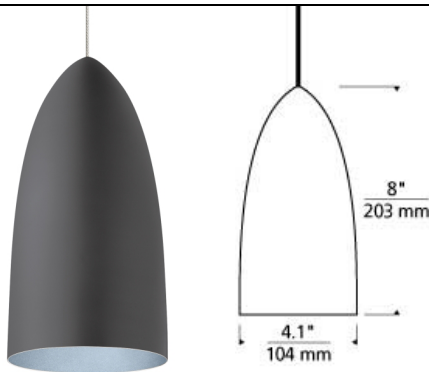

# Mini Signal Pendant LED SORAA T20

## DESCRIPTION

The Mini-Signal Pendant light by Tech Lighting is a pleasant nod to the vintage automobile styling of the 1940s. The rubberized spun metal shade creates a smooth finished look while the contemporary metallic paint finishes offer a sophisticated modern-day design touch when viewed from below. Mini-Signal is available in two exterior finishes and four interior paint finishes making it highly adaptable to a wide range of interior spaces. Scaling at 7.2" in length and 4.1" in width the Mini-Signal is modest in size making it ideal for clustering, task lighting, or even children's room lighting. Rounding out this vintage inspired light collection is the Signal Grande and Signal Pendant, simply search for Mini-Signal to find its closest relatives. Available lamping options include energy efficient LED and no-lamp. all lamping options, with the exception of no-lamp, are fully-dimmable to create the desired ambiance in your special space. Rated for (1) 50w max, Halogen MR16 lamp or LED 8 watt low-voltage GU5.3 base 95 CRI 3000K LED MR16 lamp and 6' of field-cutable suspension cable. For use with 24 volt transformer, add suffix '-24' to item number. (LED lamp option is not compatible with 24 volt transformers). Works with SORAA.

## WEIGHT

1-1.5lb / 0.45-0.68kg ±

rubberized gray/blue

rubberized gray/copper

rubberized gray/gold

rubberized gray/platinum

rubberized white/blue

rubberized white/copper