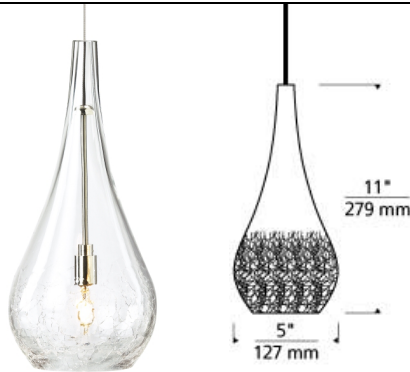

Seguro Pendant T20

DESCRIPTION

The Seguro Pendant from Tech Lighting is stunning with its beautifully transparent colored glass body. With its delicate teardrop shape and unique crackle texture on the lower third of the bulb the Seguro Pendant is a sure showstopper. Pair this elegant pendant with one of our multi-port canopies to create a custom chandelier that would beautifully accent any space. The Seguro is available in two beautifully textured glass finishes, Clear and Smoke and comes in two contemporary finish options. Scaling at 5" diameter and 11" in height the Seguro is ideal for kitchen island task lighting, home office lighting and dining room lighting. Your choice of Halogen lamping ships in the box saving you time and money. all lamping options are fully dimmable to create the desired ambiance in your special space. Includes (1) 35 watt low-voltage GY6.35 base Xenon bi-pin lamp and 6' of field-cutttable suspension cable. For use with 24 volt transformer, add suffix -24 to item number.

ACCESSORIES & OPTICAL CONTROLS

Fusion Jack Swag Hook

WEIGHT

3.5-4lb / 1.59-1.81kg ±

clear

smoke

ORDERING INFORMATION

700	SYSTEM	SEG	COLOR	FINISH	LAMP
FJ	FREEJACK		C CLEAR	Z ANTIQUE BRONZE	12 VOLT XENON
MP	MONOPOINT		K SMOKE	S SATIN NICKEL	-24 24 VOLT HALOGEN
MO	MONORAIL				