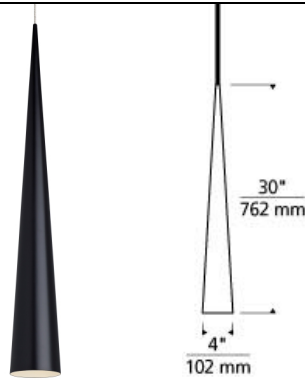

LOW - VOLTAGE PENDANTS

Summit Grande Pendant LED SORAA T20

DESCRIPTION

Sophistication meets simplicity in the Summit pendant by Tech Lighting. This sleek spun metal cone will add subtle drama while adding a punch of task lighting onto surfaces below. The Summit is available in three graduated size making it ideal for kitchen island task lighting, dining room lighting and a host of other residential and commercial lighting applications. The Summit is available in three contemporary shade finishes and ships with your choice of halogen or LED lamping, both options are fully dimmable to create the desired ambiance in your special space. For even greater design customization pair the Summit pendant with the Monorail system by Tech Lighting. Grande rated for (1) low-voltage, 50 watt max, bi-pin lamp/Dimmable with low-voltage electronic or magnetic dimmer (based on transformer)(Lamp Not Included) LED includes 120 volt 8 watt, 435 delivered lumen, 3000K replaceable SORAA LED MR16 lamp (based on transformer). Ships with six feet of field-cutable cable. Works with SORAA.

INSTALLATION

Socket terminates with FreeJack male connector, which may be installed into a system connector. Elements ordered with a system prefix include a connector for that system.

ACCESSORIES & OPTICAL CONTROLS

Line-voltage Swag Hook