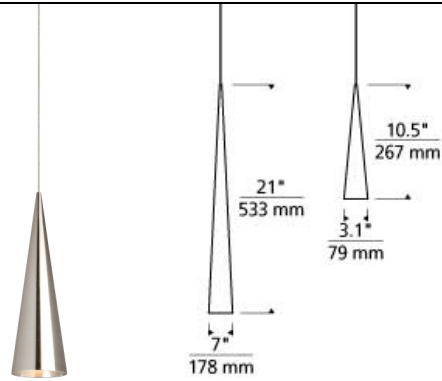

LOW - VOLTAGE PENDANTS

Summit Pendant LED SORAA T20

DESCRIPTION

Sophistication meets simplicity in the Summit pendant by Tech Lighting. This sleek spun metal cone will add subtle drama while adding a punch of task lighting onto surfaces below. The Summit is available in three graduated size making it ideal for kitchen island task lighting, dining room lighting and a host of other residential and commercial lighting applications. The Summit is available in three contemporary shade finishes and ships with your choice of halogen or LED lamping, both options are fully dimmable to create the desired ambiance in your special space. For even greater design customization pair the Summit pendant with the Monorail system by Tech Lighting. Small and Large rated for (1) low-voltage, 35 watt max, bi-pin lamp/Dimmable with low-voltage electronic or magnetic dimmer (based on the transformer) (Lamp Not Included) LED includes 12 volt 8 watt, 435 delivered lumen, 3000K replaceable SORAA LED MR16 lamp. Ships with six feet of field-cuttable cable. Works with SORAA.

Swag Hook

WEIGHT

1-1.5lb / 0.45-0.68kg ±

ORDERING INFORMATION

700	SYSTEM	SUM	SHAPE OR SIZE	FINISH	LAMP
FJ	FREEJACK		L LARGE	B BLACK	NO LAMP
MP	MONOPOINT		S SMALL	S SATIN NICKEL	-LED930 12 VOLT LED 90 CRI 3000K
MO	MONORAIL			W WHITE	
MO2	TWO-CIRCUIT MONORAIL				

Note. Note. MP includes 4" Round Flush Canopy.

All finishes include satin nickel system connectors for MO and MO2.

700 ____ SUM ____

FIXTURE TYPE: _____

JOB NAME: _____

NOTES: _____

LOW - VOLTAGE PENDANTS

Summit Grande Pendant LED SORAA T20