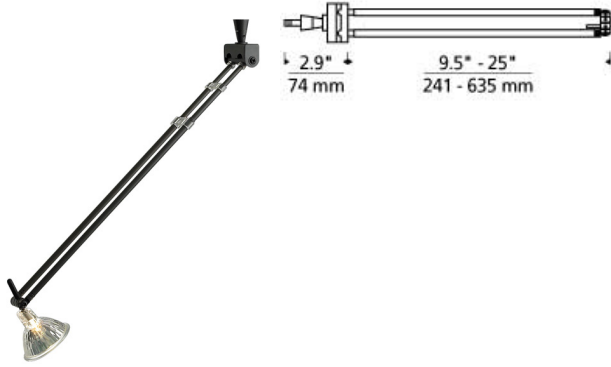

LOW - VOLTAGE HEADS

Tele Head T20

DESCRIPTION

The Tele Head display by Tech Lighting is clean and simple featuring an adjustable arm length and adjustable angled head. This practical and incredibly functional display head make the Tele Head an ideal solution for illuminating art, photos or even task lighting. This highly functional display head is extendable from 9" - 25" and features a gently curved neck allowing for a full spread of light. Complementary accessories include colorful glass shields, barn doors and Louver Lens holders all of which further enhance the performance and aesthetic of this display head. The Tele Head is available in two contemporary finishes Antique Bronze and Satin Nickel and accommodates a fully dimmable 12 volt MR16 lamp (sold separately). For a list of compatible dimmers please refer to dimming chart for more information. Head rotates 360°, swivels 130° at the bracket, and the lamp rotates 290°. Low-voltage, MR16 lamp of up to 75 watts not included).

INSTALLATION

Socket terminates with FreeJack male connector, which may be installed into a system connector. Elements ordered with a system prefix include a connector for that system.

ACCESSORIES & OPTICAL CONTROLS

Backlight Shield, Barndoors, Cone Glass Shield, Lil Wok Shade, Round Glass Shield, Snap Louver Lens Holder

WEIGHT

0.52lb / 0.24kg ±

ORDERING INFORMATION

700 SYSTEM	TEL	FINISH
FJ	FREEJACK	Z ANTIQUE BRONZE
MP	MONOPOINT	S SATIN NICKEL
MO	MONORAIL	
MO2	TWO-CIRCUIT MONORAIL	
WMO	WALL MONORAIL	

Note: MP includes 4" Round Flush Canopy.

700 ____ TEL ____

FIXTURE TYPE: _____

JOB NAME: _____

NOTES: _____
