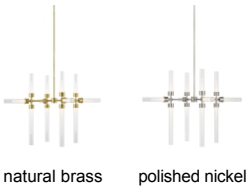

Linger 12-Light Chandelier LED

DESCRIPTION

Tech Lighting's Linger collection is designed with twelve LED lights shaped by acrylic cylinders illuminating in multiple directions. Available in polished nickel and natural brass that will slowly patina for a timeless look. This modern chandelier creates a beautiful statement piece for your dining room, living room and foyer. Complete the look with more Linger chandelier and wall sconce options. Lamping options are compatible with most dimmers. Refer to Dimming Chart for more information. Includes 48 watts, 2444 total delivered lumens, 3000K LED modules. Dimmable with most LED compatible ELV and TRIAC dimmers. Includes (4) 12" and (2) 6" rigid stems in coordinating finish. Can be installed on a sloped ceiling up to 45°.

ORDERING INFORMATION

700LNG	SHAPE OR SIZE	FINISH	LAMP
12	12-LIGHT CHANDELIER	NB NATURAL BRASS N POLISHED NICKEL	-LED930 INTEGRATED LED 90CRI 3000K 120V (T20/T24)

This product can mount to either a 4" square electrical box with round plaster ring or an octagon electrical box.

700 LNG _____

FIXTURE TYPE: _____

JOB NAME: _____

NOTES: _____

Linger 18-Light Chandelier LED

DESCRIPTION

Tech Lighting's Linger collection is designed with eighteen LED lights shaped by acrylic cylinders illuminating in multiple directions. Available in polished nickel and natural brass that will slowly patina for a timeless look, creating a beautiful statement piece for your dining room, living room and foyer. Complete the look with more Linger chandelier and wall sconce options. Lamping options are compatible with most dimmers. Refer to the Dimming Chart for more information. Includes 61.2 watts, 3213 total delivered lumens, 3000K LED modules. Dimmable with most LED compatible ELV and TRIAC dimmers. Includes (4) 12" and (2) 6" rigid stems in coordinating finish. Can be installed on a sloped ceiling up to 45°.