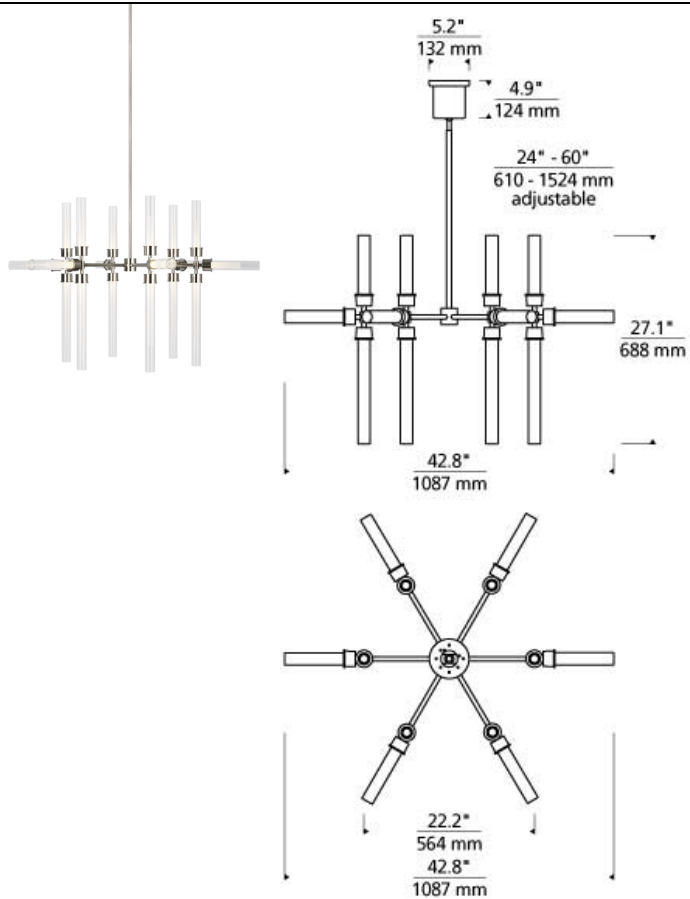

Linger 12-Light Chandelier LED

DESCRIPTION

Tech Lighting's Linger collection is designed with twelve LED lights shaped by acrylic cylinders illuminating in multiple directions. Available in polished nickel and natural brass that will slowly patina for a timeless look. This modern chandelier creates a beautiful statement piece for your dining room, living room and foyer. Complete the look with more Linger chandelier and wall sconce options. Lamping options are compatible with most dimmers. Refer to Dimming Chart for more information. Includes 48 watts, 2444 total delivered lumens, 3000K LED modules. Dimmable with most LED compatible ELV and TRIAC dimmers. Includes (4) 12" and (2) 6" rigid stems in coordinating finish. Can be installed on a sloped ceiling up to 45°.

700 LNG _____

FIXTURE TYPE: _____

JOB NAME: _____

NOTES: _____

Linger 18-Light Chandelier LED

DESCRIPTION

Tech Lighting's Linger collection is designed with eighteen LED lights shaped by acrylic cylinders illuminating in multiple directions. Available in polished nickel and natural brass that will slowly patina for a timeless look, creating a beautiful statement piece for your dining room, living room and foyer. Complete the look with more Linger chandelier and wall sconce options. Lamping options are compatible with most dimmers. Refer to the Dimming Chart for more information. Includes 61.2 watts, 3213 total delivered lumens, 3000K LED modules. Dimmable with most LED compatible ELV and TRIAC dimmers. Includes (4) 12" and (2) 6" rigid stems in coordinating finish. Can be installed on a sloped ceiling up to 45°.

ORDERING INFORMATION

700LNG	SHAPE OR SIZE	FINISH	LAMP
18	18-LIGHT CHANDELIER	NB NATURAL BRASS N POLISHED NICKEL	-LED930 INTEGRATED LED 90 CRI 3000K 120V (T20/T24)

This product can mount to either a 4" square electrical box with round plaster ring or an octagon electrical box.