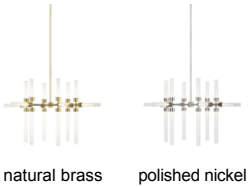

Linger 12-Light Chandelier LED

DESCRIPTION

Tech Lighting's Linger collection is designed with twelve LED lights shaped by acrylic cylinders illuminating in multiple directions. Available in polished nickel and natural brass that will slowly patina for a timeless look. This modern chandelier creates a beautiful statement piece for your dining room, living room and foyer. Complete the look with more Linger chandelier and wall sconce options. Lamping options are compatible with most dimmers. Refer to Dimming Chart for more information. Includes 48 watts, 2444 total delivered lumens, 3000K LED modules. Dimmable with most LED compatible ELV and TRIAC dimmers. Includes (4) 12" and (2) 6" rigid stems in coordinating finish. Can be installed on a sloped ceiling up to 45°.

ORDERING INFORMATION

700LNG	SHAPE OR SIZE	FINISH	LAMP
12	12-LIGHT CHANDELIER	NB NATURAL BRASS N POLISHED NICKEL	-LED930 INTEGRATED LED 90CRI 3000K 120V (T20/T24)

This product can mount to either a 4" square electrical box with round plaster ring or an octagon electrical box.

700 LNG _____

FIXTURE TYPE: _____

JOB NAME: _____

NOTES: _____

Linger 18-Light Chandelier LED

DESCRIPTION

Tech Lighting's Linger collection is designed with eighteen LED lights shaped by acrylic cylinders illuminating in multiple directions. Available in polished nickel and natural brass that will slowly patina for a timeless look, creating a beautiful statement piece for your dining room, living room and foyer. Complete the look with more Linger chandelier and wall sconce options. Lamping options are compatible with most dimmers. Refer to the Dimming Chart for more information. Includes 61.2 watts, 3213 total delivered lumens, 3000K LED modules. Dimmable with most LED compatible ELV and TRIAC dimmers. Includes (4) 12" and (2) 6" rigid stems in coordinating finish. Can be installed on a sloped ceiling up to 45°.