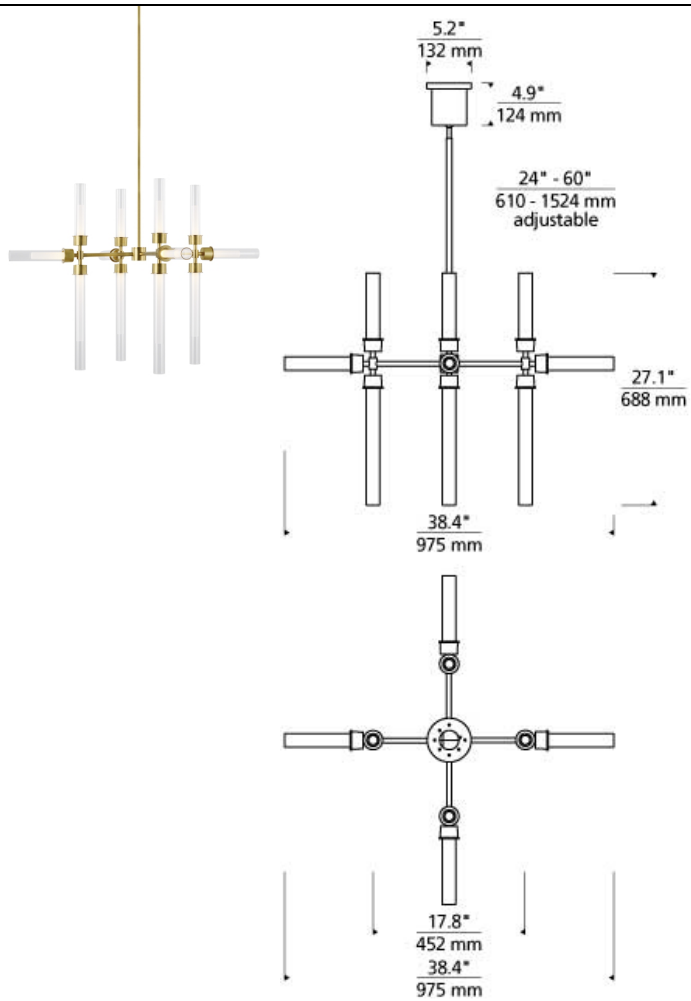

Linger 12-Light Chandelier LED

DESCRIPTION

Tech Lighting's Linger collection is designed with twelve LED lights shaped by acrylic cylinders illuminating in multiple directions. Available in polished nickel and natural brass that will slowly patina for a timeless look. This modern chandelier creates a beautiful statement piece for your dining room, living room and foyer. Complete the look with more Linger chandelier and wall sconce options. Lamping options are compatible with most dimmers. Refer to Dimming Chart for more information. Includes 48 watts, 2444 total delivered lumens, 3000K LED modules. Dimmable with most LED compatible ELV and TRIAC dimmers. Includes (4) 12" and (2) 6" rigid stems in coordinating finish. Can be installed on a sloped ceiling up to 45°.

ORDERING INFORMATION

700LNG	SHAPE OR SIZE	FINISH	LAMP
12	12-LIGHT CHANDELIER	NB NATURAL BRASS N POLISHED NICKEL	-LED930 INTEGRATED LED 90CRI 3000K 120V (T20/T24)

This product can mount to either a 4" square electrical box with round plaster ring or an octagon electrical box.

ORDERING INFORMATION

700LNG	SHAPE OR SIZE	FINISH	LAMP
18	18-LIGHT CHANDELIER	NB NATURAL BRASS N POLISHED NICKEL	-LED930 INTEGRATED LED 90 CRI 3000K 120V (T20/T24)

This product can mount to either a 4" square electrical box with round plaster ring or an octagon electrical box.