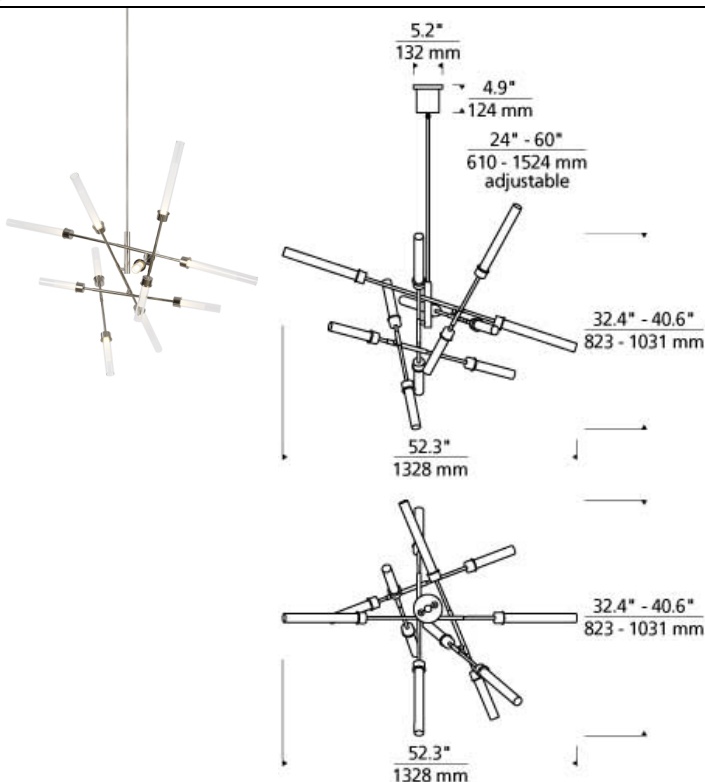

Linger 12-Light Abstract Chandelier LED

DESCRIPTION

Tech Lighting's Linger collection is designed with twelve LED lights tapered by acrylic cylinders and illuminate in multiple. Available in polished nickel and natural brass that will slowly patina for a timeless look. Linger creates a beautiful statement piece for your dining room, living room and foyer. Complete the look with more Linger chandelier and wall sconce options. Lamping options are compatible with most dimmers. Refer to the Dimming Chart for more information. Includes 54.6 watts, 2444 total delivered lumens, 3000K LED modules. Dimmable with most LED compatible ELV and TRIAC dimmers. Includes (4) 12" and (2) 6" rigid stems in coordinating finish. Can be installed on a sloped ceiling up to 45°.

natural brass polished nickel

ORDERING INFORMATION

700LNG	SHAPE OR SIZE	FINISH	LAMP
12A	12-LIGHT ABSTRACT CHANDELIER	NB NATURAL BRASS N POLISHED NICKEL	-LED930 INTEGRATED LED 90 CRI 3000K 120V (T20/T24)

This product can mount to either a 4" square electrical box with round plaster ring or an octagon electrical box.

TECH LIGHTING®
 7400 Linder Avenue T 847.410.4400
 Skokie, Illinois 60077 F 847.410.4500