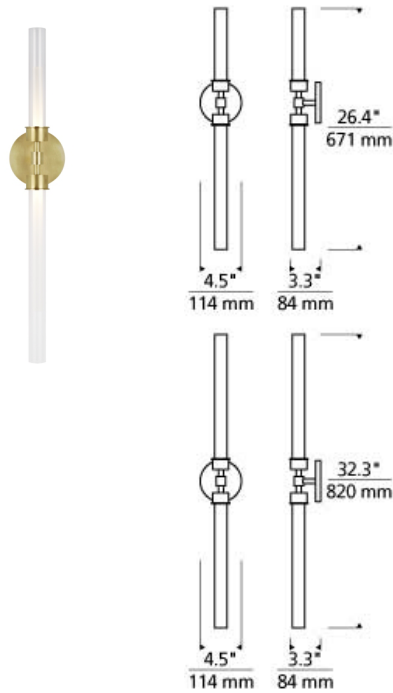

Linger Wall/Bath

LED ADA

DESCRIPTION

Tech Lighting's Linger wall sconce provides up and down light with two LED lights shaped by an acrylic cylinder. Available in polished nickel and natural brass that will slowly patina for an exquisitely timeless look. Also available as a one-light wall sconce, both options beautifully illuminate your bathroom, vanity and hallway. Complete your look with the Linger chandeliers. Lamping options are compatible with most dimmers. Refer to Dimming Chart for more information. Includes 120 volt 17.4 watts, 732 delivered lumens, 3000K LED module. Dimmable with most LED compatible ELV and TRIAC dimmers. 277V compatible with 0-10V dimmers. Mounts horizontally or vertically. ADA compliant.

INSTALLATION

This product can mount to either a 4" square electrical box with round plaster ring or an octagonal electrical box (not included).

ORDERING INFORMATION

700BCLNG	SHAPE OR SIZE	FINISH	LAMP
2	2-LIGHT VANITY	N NATURAL BRASS N POLISHED NICKEL	-LED930 INTEGRATED LED 90 CRI 3000K 120V (T24) -LED930-277 INTEGRATED LED 90 CRI 3000K 277V