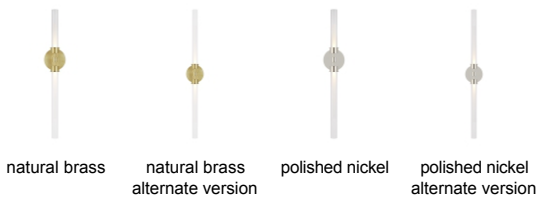

Linger Wall/Bath

LED ADA

DESCRIPTION

Tech Lighting's Linger wall sconce provides up and down light with two LED lights shaped by an acrylic cylinder. Available in polished nickel and natural brass that will slowly patina for an exquisitely timeless look. Also available as a one-light wall sconce, both options beautifully illuminate your bathroom, vanity and hallway. Complete your look with the Linger chandeliers. Lamping options are compatible with most dimmers. Refer to Dimming Chart for more information. Includes 120 volt 17.4 watts, 732 delivered lumens, 3000K LED module. Dimmable with most LED compatible ELV and TRIAC dimmers. 277V compatible with 0-10V dimmers. Mounts horizontally or vertically. ADA compliant.

INSTALLATION

This product can mount to either a 4" square electrical box with round plaster ring or an octagonal electrical box (not included).

ORDERING INFORMATION

700BCLNG	SHAPE OR SIZE	FINISH	LAMP
2	2-LIGHT VANITY	N NATURAL BRASS N POLISHED NICKEL	-LED930 INTEGRATED LED 90 CRI 3000K 120V (T24) -LED930-277 INTEGRATED LED 90 CRI 3000K 277V