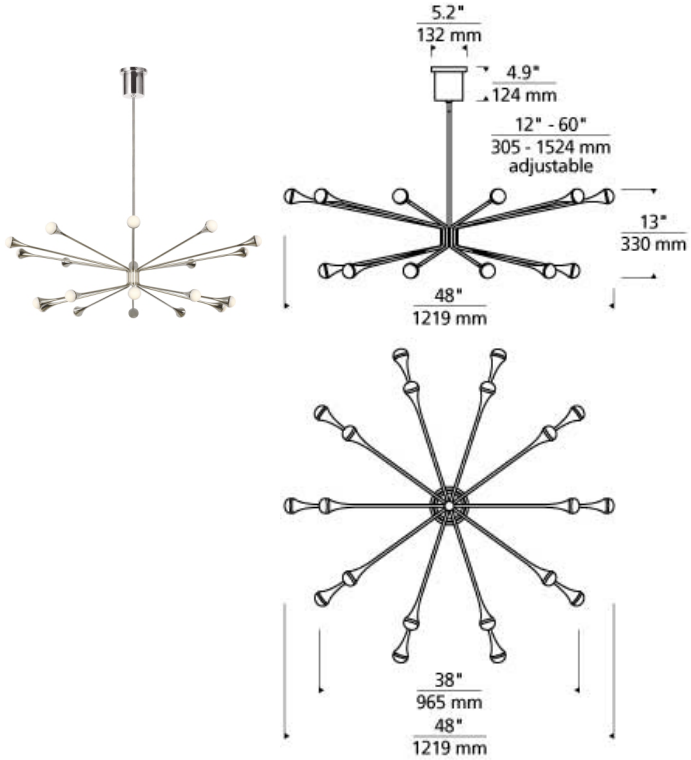

FIXTURE TYPE: _____

JOB NAME: _____

NOTES: _____

Lody 20-Light Chandelier

LED

DESCRIPTION

This Mid-Century Modern-inspired family, Lody by Tech Lighting, recreates a retro look with contemporary appeal. This Lody chandelier features 20 orbbed diffusers mounted at the ends of flared arms to create two rings of up and down LED illumination. Offered in three clean finishes, brass, matte black and polished nickel, Lody provides a modern lighting statement for your living room, dining room and hospitality. Complete the look with more Lody chandelier options and bath light. Lamping options are compatible with most dimmers. Refer to the Dimming Chart for more information. Includes 120-277 volt universal 56 watts, 2020 total delivered lumens, 3000K LED modules. DIMMABLE with most LED compatible ELV, TRIAC and 0-10V dimmers. Ships with (4) 12" and (2) 6" rigid stems in coordinating finish. Can be installed on a sloped ceiling up to 45°.

WEIGHT

14-14lb / 6.35-6.35kg ±

aged brass polished nickel matte black

ORDERING INFORMATION

700LDY	SHAPE OR SIZE	FINISH	LAMP
20	20-LIGHT	BR BRASS B MATTE BLACK N POLISHED NICKEL	-LED930 INTEGRATED LED 90 CRI 3000K 120V-277V UNV (T20/T24)