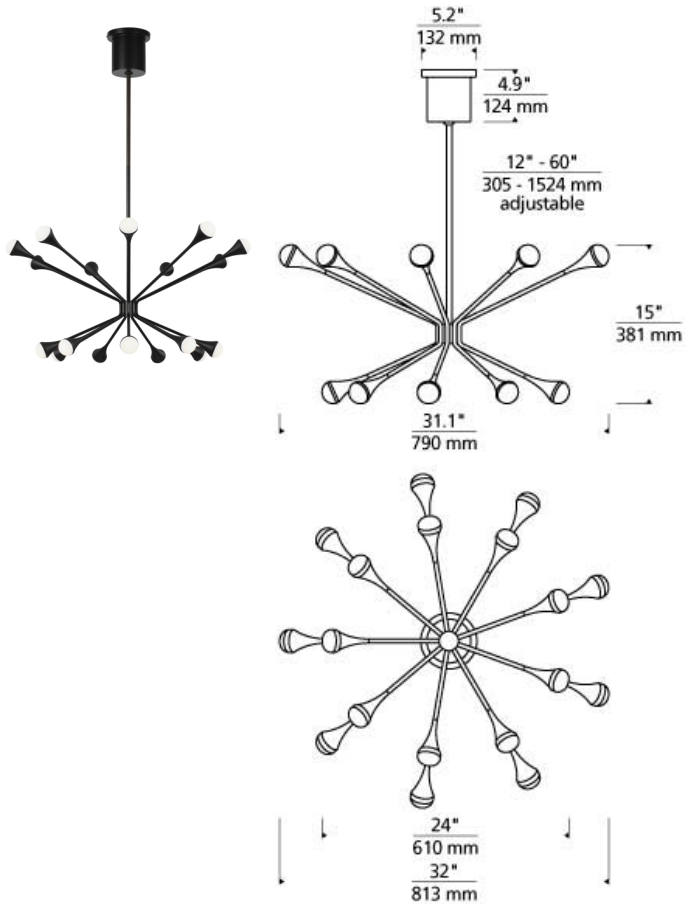

Lody 18-Light Chandelier

LED

DESCRIPTION

This Mid-Century Modern-inspired family, Lody by Tech Lighting, recreates a retro look with contemporary appeal. The Lody 18-Light chandelier features 18 orbbed diffusers mounted to the ends of flared arms to create two rings of up and down LED illumination. Offered in three clean finishes, brass, matte black and polished nickel, Lody provides a modern lighting statement for living rooms, dining rooms, foyers along with commercial and hospitality spaces. Complete the look with additional Lody chandelier options, and bath lights. Lamping options are compatible with most dimmers. Refer to the Dimming Chart for more information. Includes 120-277 volt universal 50.4 watts 1944 total delivered lumens, 3000K LED modules. DIMMABLE with most LED compatible ELV, TRIAC and 0-10V dimmers. Ships with (4) 12" and (2) 6" rigid stems in coordinating finish. Can be installed on a sloped ceiling up to 45°.

WEIGHT

13-13lb / 5.9-5.9kg ±

ORDERING INFORMATION

700LDY	SHAPE OR SIZE	FINISH	LAMP
18	18-LIGHT CHANDELIER	B BRASS B MATTE BLACK N POLISHED NICKEL	-LED930 LED 90 CRI 3000K 120V-277V UNV (T20/T24)