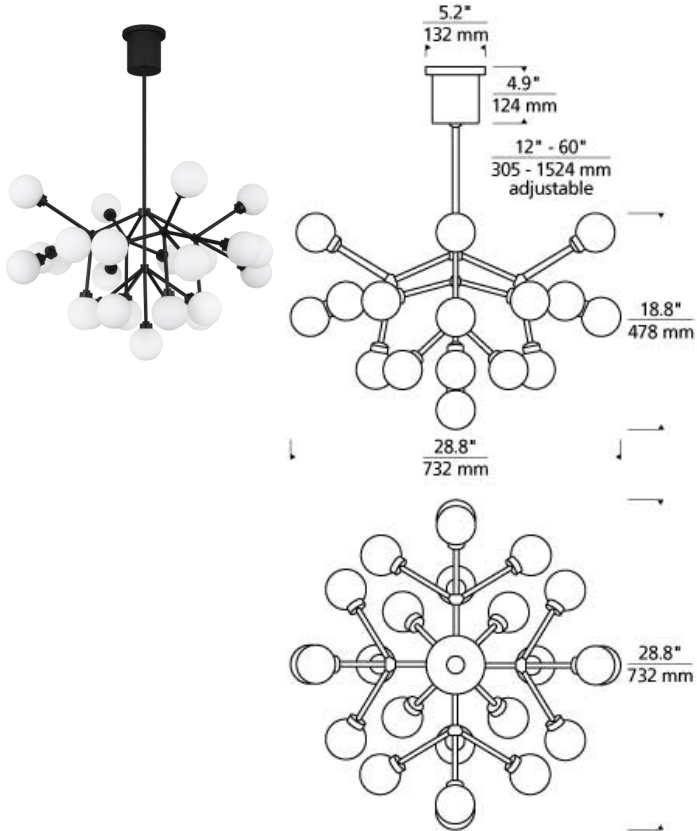

Mara Chandelier LED

DESCRIPTION

The Mara LED chandelier from Tech Lighting is a wholly modern interpretation of classic multi-arm chandelier, but rarely does a fixture provide such dramatic impact. Whether you select the warm aged brass finish or the sleek satin nickel finish, each chandelier features twenty five individual frosted glass globes which smoothly diffuse the LED light sources for an unmistakably high-end look. With its medium scale and plentiful, fully dimmable LED light output, the Mara chandelier is an incredible choice for making an impactful statement as dining room lighting, kitchen island lighting, living room lighting or foyer lighting. If you have something larger in mind, be sure to check out the Mara Grande chandelier also available from Tech Lighting. Includes (25) 2.6 watt, 67 delivered lumen (1675 total delivered lumens), 2700K LED modules. Fixture provided with 36 inches of variable rigid stems (includes (1) 12 inch & two 24 inch) in coordinating finish. Dimmable with most LED compatible ELV and TRIAC dimmers. Can be installed on a sloped ceiling up to 45°.

INSTALLATION

This product can mount to either a 4" square electrical box with round plaster ring or an octagon electrical box.

WEIGHT

12-12lb / 5.44-5.44kg ±