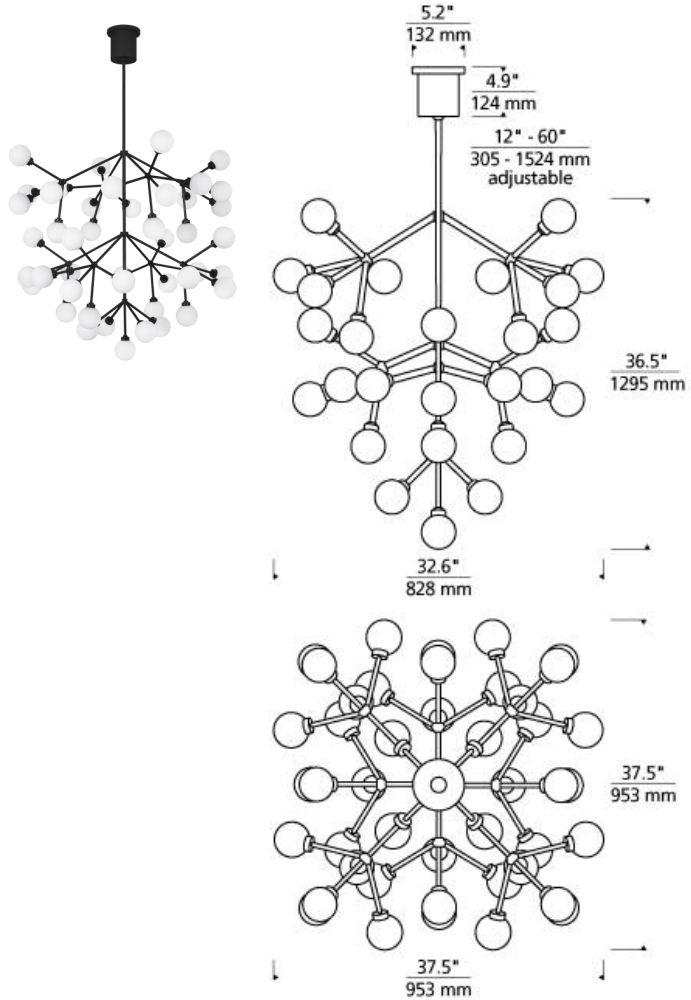

Mara Grande Chandelier LED

DESCRIPTION

The Mara Grande LED chandelier from Tech Lighting is a wholly modern interpretation of classic multi-tier chandelier, but rarely does a fixture provide such dramatic impact. Whether you select the on-trend aged brass finish or the plated satin nickel finish, each large chandelier features forty five individual frosted glass globes which smoothly diffuse the LED light sources for an unmistakably high-end look. With its impactful scale and plentiful, fully dimmable LED light output, the Mara Grande chandelier is sure to make a jaw-dropping statement as dining room lighting, living room lighting or foyer lighting. If you have something a bit smaller in mind, be sure to check out the medium scale Mara chandelier also available from Tech Lighting. Includes (45) 2.6 watt, 67 delivered lumen (3015 total delivered lumens), 2700K LED modules. Fixture provided with 36 inches of variable rigid stems (includes one 12 inch & two 24 inch stems) in coordinating finish. Dimmable with most LED compatible ELV and TRIAC dimmers. Can be installed on a sloped ceiling up to 45°.

INSTALLATION

This product can mount to either a 4" square electrical box with round plaster ring or an octagon electrical box.

WEIGHT

16-16lb / 7.26-7.26kg ±