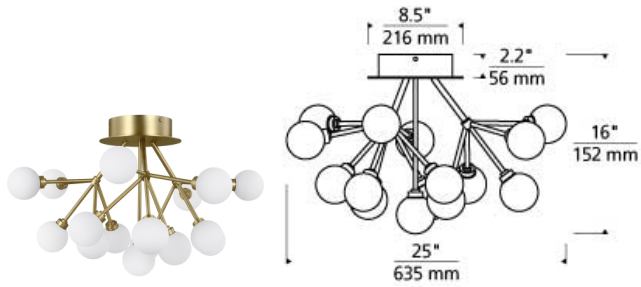

# Mara Ceiling LED T20

## DESCRIPTION

The Mara ceiling mount by Tech Lighting is a scaled down version of the chandelier with three arms extending clusters of frosted glass globes illuminated by a smoothly diffused LED light source. Offered with energy efficient integrated LED in three distinct finishes, the Mara Ceiling is a modern solution to your dining room, living room, bedroom and hallway. Complete the look with the Mara wall sconce, pendant and chandelier for full room coordination. Lamping options are compatible with most dimmers. Refer to Dimming Chart for more information. Includes (16) 120-277 volt universal 2.6 watt (41.6 total watts) 1072 total delivered lumens, DIMMABLE with most LED compatible ELV, TRIAC and 0-10V dimmers. Ceiling mount only.

## INSTALLATION

This product can mount to either a 4" square electrical box with round plaster ring or an octagonal electrical box (not included).