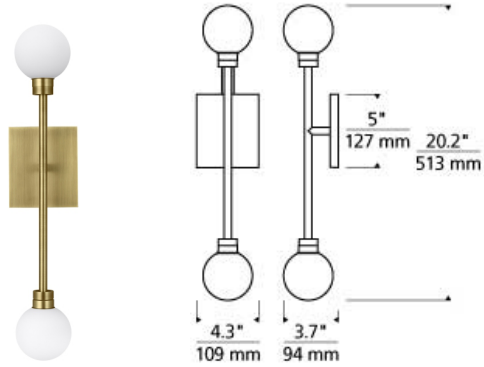

# Mara Wall

LED ADA T20

## DESCRIPTION

The Mara Wall Sconce by Tech Lighting features two frosted glass orbs adding charm as the LEDs illuminate through diffusers to create a soft glow. Offered in three distinct finishes, the Mara Wall Sconce rounds out the entire Mara family of chandeliers, pendant and ceiling mount. Mounting options include vertical or horizontal, great for any bathroom or vanity lighting. Lamping options are compatible with most dimmers. Refer to Dimming Chart for more information. Includes (2) 120 volt 8.7 watt (14.4 total watts, 610 delivered lumens) 2700K LED module. Dimmable with most LED compatible ELV and TRIAC dimmers. 277V compatible with 0-10V dimmers. Mounts up or down.

## INSTALLATION

This product can mount to either a 4" square electrical box with round plaster ring or an octagonal electrical box (not included).

aged brass      satin nickel      matte black

## ORDERING INFORMATION

700WSMRA FINISH

LAMP

- |                |  |
|----------------|--|
| R AGED BRASS   | -LED927  |
| B MATTE BLACK  | -LED927 INTEGRATED LED 90 CRI 2700K 120V (T24)     |
| S SATIN NICKEL | -LED927-277 INTEGRATED LED 90 CRI 2700K 277V (T24) |