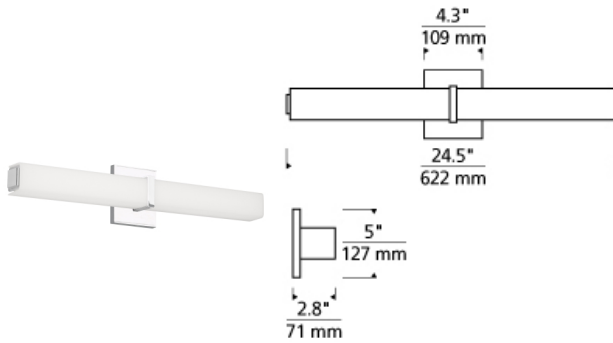

## DESCRIPTION

The Milan bath bar by Tech Lighting is a modern rectilinear bath bar that features a clean and crisp design. The Milan is defined by a white acrylic inner shade enhanced by the crystalline dimensionality of an outer shade of either clear polished glass or beautiful opal etched glass. A discreet metal band further enhances the simple elegance of this bath bar. The Milan is available in two on-trend finishes, Satin Nickel and Chrome, each finish further enriches its contemporary style. The Milan bath bar ships with energy efficient integrated LED lamping, all lamping options are fully dimmable to create the desired ambiance in your special space. Includes 20 watt, 1629 delivered lumen, 3000K LED module. Dimmable with low-voltage electronic dimmer.

## INSTALLATION

This product can mount to either a 4" square electrical box with round plaster ring or an octagonal electrical box (not included).

## WEIGHT

4.0-4.5lb / 1.81-2.04kg ±

chrome

satin nickel

## ORDERING INFORMATION

700BCMLN	LENGTH (A)	COLOR	FINISH	LAMP
24	24"	W WHITE ACRYLIC	C CHROME S SATIN NICKEL	-LED930 LED 90 CRI 3000K 120V (T24) -LED930-277 LED 90 CRI 3000K 277V

**TECH LIGHTING®**

7400 Linder Avenue  
Skokie, Illinois 60077