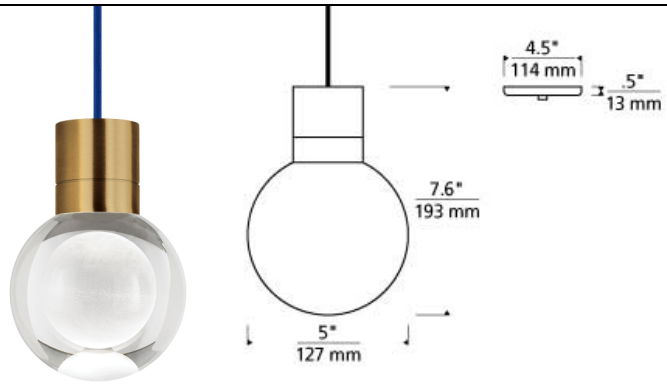

### DESCRIPTION

The Mina pendant light from Tech Lighting features an elegant sphere of pure optic crystal. This beautiful floating orb is laser-etched and further illuminated by a powerful downward-firing LED hidden within the socket. Although smaller in diameter, the Mina brilliantly provides a bounty of task light onto surfaces below. Highly customizable, the Mina pendant features 8 cord colors and three on-trend finish options. The Mina ships with your choice of fully dimmable LED lamping. In addition to the wide range of customizable options, the Mina pendant also comes with two complementary accessory options. Swag Hooks and the Locus accessory. Due to its contemporary yet raw style, the Mina can be used in a range of consumer and commercial lighting applications. Includes 9 watt, 135 delivered lumen, 3000K, 2200K or 3000K-2200K warm-color dimming LED module. Fixture provided with twelve feet of field-cuttable cloth cord. Dimmable with low-voltage electronic or triac dimmer.

### INSTALLATION

This product can mount to either a 4" square electrical box with round plaster ring or an octagon electrical box.

### WEIGHT

19.5-21lb / 8.85-9.53kg ±