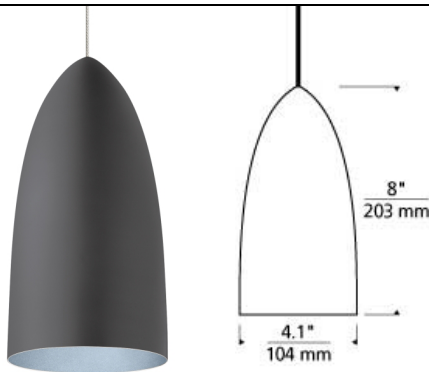

Mini Signal Pendant LED SORAA T20

DESCRIPTION

The Mini-Signal Pendant light by Tech Lighting is a pleasant nod to the vintage automobile styling of the 1940s. The rubberized spun metal shade creates a smooth finished look while the contemporary metallic paint finishes offer a sophisticated modern-day design touch when viewed from below. Mini-Signal is available in two exterior finishes and four interior paint finishes making it highly adaptable to a wide range of interior spaces. Scaling at 7.2" in length and 4.1" in width the Mini-Signal is modest in size making it ideal for clustering, task lighting, or even children's room lighting. Rounding out this vintage inspired light collection is the Signal Grande and Signal Pendant, simply search for Mini-Signal to find its closest relatives. Available lamping options include energy efficient LED and no-lamp. all lamping options, with the exception of no-lamp, are fully-dimmable to create the desired ambiance in your special space. Rated for (1) 50w max, Halogen MR16 lamp or LED 8 watt low-voltage GU5.3 base 95 CRI 3000K LED MR16 lamp and 6' of field-cutable suspension cable. For use with 24 volt transformer, add suffix '-24' to item number. (LED lamp option is not compatible with 24 volt transformers). Works with SORAA.

ACCESSORIES & OPTICAL CONTROLS

Fusion Jack Swag Hook

WEIGHT

1-1.5lb / 0.45-0.68kg ±

rubberized gray/blue

rubberized gray/copper

rubberized gray/gold

rubberized gray/platinum