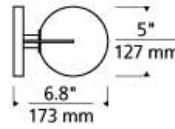

Orbel 3-Light Bath

LED T20

DESCRIPTION

The Orbel Collection by Tech Lighting is inspired by Mid-Century modern art with contrasting geometric shapes. The Orbel bath light fixture features three stacked frosted spheres supported by a rectangular metal base. Generously sized at 24" long, the Orbel bath light is offered in three modern finishes, brass, matte black and polished nickel. Coordinate your design with other fixtures in the Orbel collection, the wall sconce, flush mount and low voltage pendants. Lamping options are compatible with most dimmers. Refer to the Dimming Chart for more information. No Lamp rated for (3) 5 watt max G9 bi-pin lamps (Not included). LED. (3) 120 volt, 5 watt, 909 total delivered lumens, 3000K LED G9 bi-pin lamps. Dimmable with most LED compatible ELV and TRIAC dimmers. Mounts horizontally or vertically.