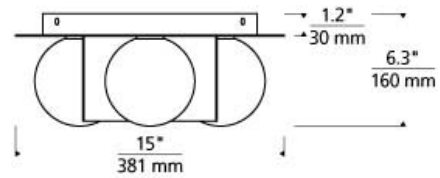

Orbel Ceiling LED T20

DESCRIPTION

The Orbel Collection by Tech Lighting is inspired by Mid-Century modern art with contrasting geometric shapes. The Orbel ceiling fixture features a circular canopy that supports alternating metal squares and four frosted spheres of light. Generously sized with a 15 inch diameter, the Orbel wall sconce is offered in three modern finishes. Coordinate your design with other fixtures in the Orbel collection, the wall sconce, bath light and low voltage pendants. Lamping options are compatible with most dimmers. Refer to the Dimming Chart for more information. Rated for (4) 5W max. G9 bi-pin lamps (Not Included) LED. (4) 120 volt 5 watt (20 total watts) 1212 total delivered lumens, 3000K LED module. Dimmable with most LED compatible ELV and TRIAC dimmers. Ceiling mount only.

INSTALLATION

This product can mount to either a 4" square electrical box with round plaster ring or an octagonal electrical box (not included).

brass

polished nickel

matte black

ORDERING INFORMATION

700FMOBL FINISH