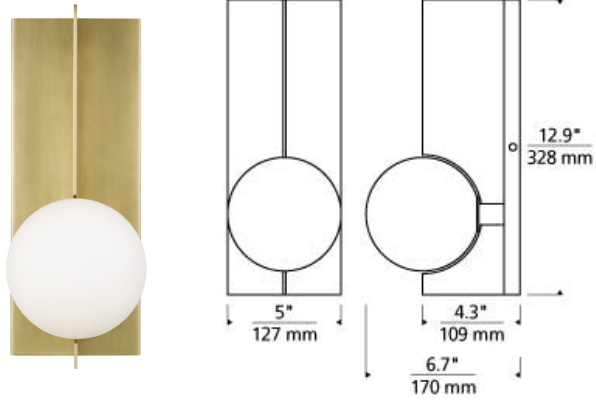

Orbel Wall

LED T20

DESCRIPTION

The Orbel Collection by Tech Lighting is inspired by Mid-Century modern art with contrasting geometric shapes. The Orbel wall sconce features an elongated metal rectangle that supports a frosted sphere of light. Designed at 13" tall and offered in three modern finishes, the wall sconce is a beautiful fixture to line your hallways or illuminate any room setting. Coordinate your design with other fixtures in the Orbel collection, such as the flush mount, bath light and low voltage pendants. Lamping options are compatible with most dimmers. Refer to the Dimming Chart for more information. Rated for (1) 5 watt max. G9 Bi-Pin lamp (Not Included). LED 120 volt 5 watt, 303 delivered lumens, 3000K, LED G9 Bi-Pin lamp. Dimmable with most LED compatible ELV and TRIAC dimmers. Mounts up or down.

INSTALLATION

This product can mount to either a 4" square electrical box with round plaster ring or an octagonal electrical box (not included).

brass

polished nickel

matte black

ORDERING INFORMATION

700WSOBL FINISH