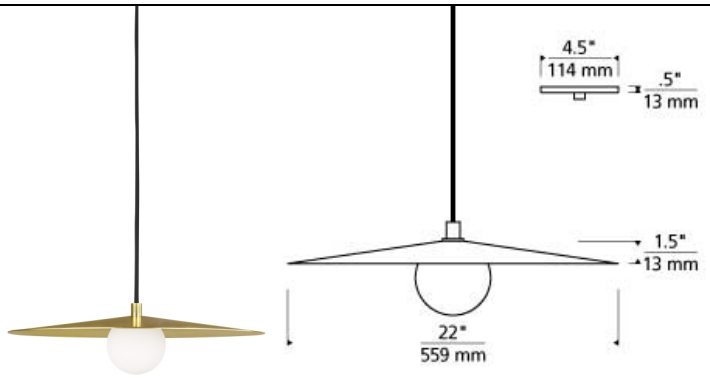

Pirlo Pendant

LED T20

DESCRIPTION

The Pirlo pendant by Tech Lighting contrasts a flattened metal shade with a frosted glass globe, creating the quintessential Mid-Century modern look. The metal shade directs light downward for illuminating surfaces. The shade is scaled at 22" diameter, making this pendant a sharp design piece for your living room, dining room, kitchen, and foyer. Offered in two modern finishes with and without lamp. Lamping options are compatible with most dimmers. Refer to the Dimming Chart for more information. (No Lamp) Rated for rated for (1) 5 watt max. G9 Bi-Pin lamp (Not Included). LED 120 volt 5 watt, 303 delivered lumens, 3000K, LED G9 Bi-Pin lamp. Dimmable with most LED compatible ELV and TRIAC dimmers. Fixture provided with six feet of field-cuttable black cloth cord.

INSTALLATION

This product can mount to either a 4" square electrical box with round plaster ring or an octagon electrical box.

brass

matte black

ORDERING INFORMATION

700 SYSTEM PRL

FINISH

LAMP