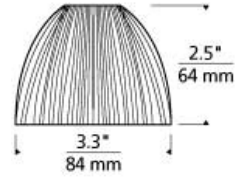

ACCESSORIES & OPTICAL CONTROLS

Prism Glass Shield T20

DESCRIPTION

Ribbed glass. Includes Snap Louver Lens Holder. Can hold a single lens or louver. MR16 of up to 50 watts. Available for use on Aero, Helios, Roto, Tilt, Torpedo Pendant (sold seperately)

OTHER

Low-voltage MR16 lamp up to 50 watts (not included). The standard louver lens holders hold either one or two MR16 sized optical controls as noted. Will not accept a lens or louver when used with the Helios LED Head.

ACCESSORIES & OPTICAL CONTROLS

Eggcrate Louver

WEIGHT

0.38lb / 0.17kg ±

ORDERING INFORMATION

700PRISM COLOR

CS CLEAR

TECH LIGHTING®