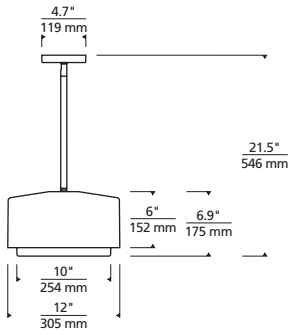

SPECIFICATIONS

DELIVERED LUMENS	1320
WATTS	21
VOLTAGE	Universal 120-277V
DIMMING	0-10, ELV, TRIAC
LIGHT DISTRIBUTION	Symmetric
MOUNTING OPTIONS	Ceiling
ADJUSTABILITY	Adjustable stem length (3", 6" and 12"). Integrated ball joint that accommodates sloped ceiling up to 45°.
CCT	2700K, 3000K or 4000K
CRI	90+
COLOR BINNING	3 Step
BUG RATING	B1-U2-G1
DARK SKY	Non-compliant
WET LISTED	IP65
GENERAL LISTING	ETL
CALIFORNIA TITLE 24	Can be used to comply with CEC 2016 Title 24 Part 6 for outdoor use. Registration with CEC Appliance Database not required.
START TEMP	-30°C
FIELD SERVICEABLE LED	Yes
CONSTRUCTION	Aluminum
HARDWARE	Stainless Steel
FINISH	Marine Grade Powder Coat
LED LIFETIME	L70; 70,000 Hours
WARRANTY*	5 Years

RIGID STEM ONLY (ADJUSTABLE 3", 6" AND 12" LENGTHS)

ROTON 12 OUTDOOR PENDANT

Roton Pendant

PHOTOMETRICS*

*For latest photometrics, please visit www.techlighting.com/OUTDOOR

ROTON 12

Total Lumen Output: 1320
 Total Power: 21
 Luminaire Efficacy: 63
 Color Temp: 4000K
 CRI: 90+
 BUG Rating: B1-U2-G1