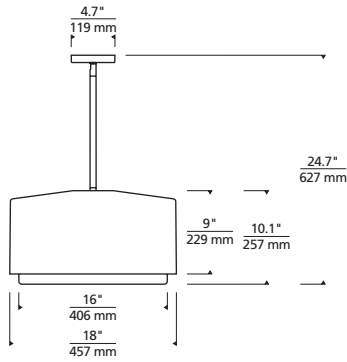

SPECIFICATIONS

DELIVERED LUMENS	2556
WATTS	36
VOLTAGE	Universal 120-277V
DIMMING	0-10, ELV, TRIAC
LIGHT DISTRIBUTION	Symmetric
MOUNTING OPTIONS	Ceiling
ADJUSTABILITY	Adjustable stem length (3", 6" and 12"). Integrated ball joint that accommodates sloped ceiling up to 45°.
CCT	2700K, 3000K or 4000K
CRI	90+
COLOR BINNING	3 Step
BUG RATING	B1-U2-G1
DARK SKY	Non-compliant
WET LISTED	IP65
GENERAL LISTING	ETL
CALIFORNIA TITLE 24	Can be used to comply with CEC 2016 Title 24 Part 6 for outdoor use. Registration with CEC Appliance Database not required.
START TEMP	-30°C
FIELD SERVICEABLE LED	Yes
CONSTRUCTION	Aluminum
HARDWARE	Stainless Steel
FINISH	Marine Grade Powder Coat
LED LIFETIME	L70; 70,000 Hours
WARRANTY*	5 Years

ROTON 18 PENDANT
shown in charcoal

ROTON 18 PENDANT
shown in bronze

* Visit techlighting.com for specific warranty limitations and details.

ORDERING INFORMATION

700OPROT	CRI / CCT	WIDTH	FINISH	VOLTAGE
927	90 CRI, 2700K	18 18"	Z BRONZE	UNV 120V-277V
930	90 CRI, 3000K		H CHARCOAL	
940	90 CRI, 4000K		B BLACK	

RIGID STEM ONLY (ADJUSTABLE 3", 6" AND 12" LENGTHS)

ROTON 18 OUTDOOR PENDANT

Roton Pendant

PHOTOMETRICS*

*For latest photometrics, please visit www.techlighting.com/OUTDOOR

ROTON 18

Total Lumen Output: 2556
 Total Power: 36
 Luminaire Efficacy: 71
 Color Temp: 4000K
 CRI: 90+
 BUG Rating: B1-U2-G1