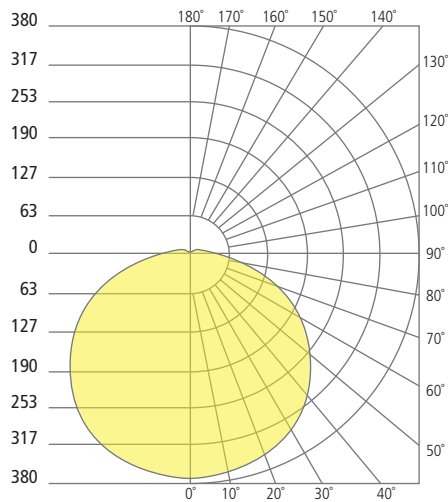

RIGID STEM ONLY (ADJUSTABLE 3", 6" AND 12" LENGTHS)

ROTON 12 OUTDOOR PENDANT

Roton Pendant

PHOTOMETRICS*

*For latest photometrics, please visit www.techlighting.com/OUTDOOR

ROTON 12

Total Lumen Output: 1320
 Total Power: 21
 Luminaire Efficacy: 63
 Color Temp: 4000K
 CRI: 90+
 BUG Rating: B1-U2-G1