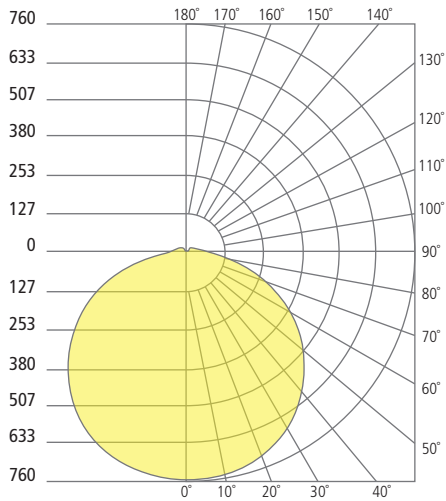

RIGID STEM ONLY (ADJUSTABLE 3", 6" AND 12" LENGTHS)

ROTON 18 OUTDOOR PENDANT

Roton Pendant

PHOTOMETRICS*

*For latest photometrics, please visit www.techlighting.com/OUTDOOR

ROTON 18

Total Lumen Output: 2556
 Total Power: 36
 Luminaire Efficacy: 71
 Color Temp: 4000K
 CRI: 90+
 BUG Rating: B1-U2-G1