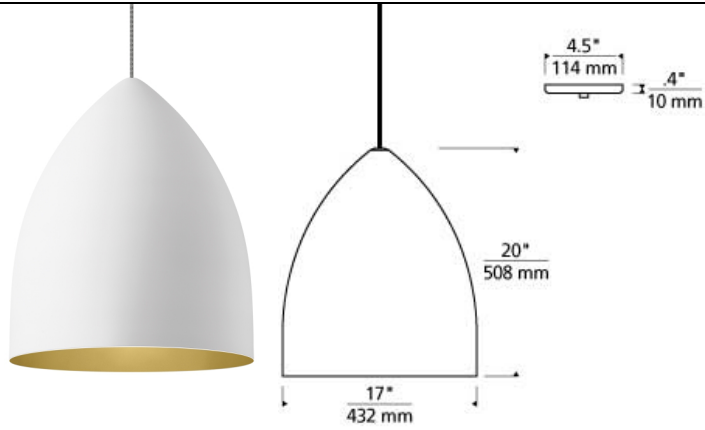

Signal Grande Pendant

LED T20

DESCRIPTION

Inspired by vintage automobile styling of the 1940s, spun metal shades with rubberized paint create a flawlessly smooth look that also offers an unexpected metallic texture and color when viewed from below. Choose from two outer finish options. Rubberized Gray and Rubberized White and choose from four metallic-colored inner finish options. Blue, Copper, Gold, and Platinum. At a 17" diameter, Signal Pendants can be installed as a stand-alone piece, lined up in multiples or combined with the smaller size available at 6.1" diameter. Rated for (1) 150 watt max. E26 medium base lamp (Not Included). LED includes (1) 10 watt, 800 gross lumen, 2700K, medium base LED A19 lamp. Dimmable with most LED compatible ELV and TRIAC dimmers. Includes 12 feet of field-cutable black/white cloth cord.

ACCESSORIES & OPTICAL CONTROLS

Suspension Swag Hook

WEIGHT

4.5-5lb / 2.04-2.27kg ±

rubberized gray/blue rubberized gray/copper rubberized gray/gold rubberized gray/platinum rubberized white/blue rubberized white/copper rubberized white/gold rubberized white/platinum