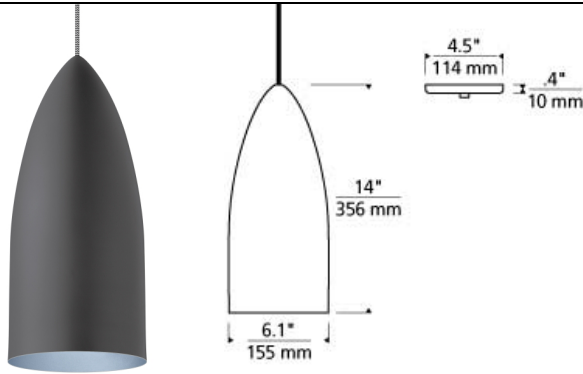

Signal Pendant

LED T20

DESCRIPTION

Inspired by vintage automobile styling of the 1940s, spun metal shades with rubberized paint create a flawlessly smooth look that also offers an unexpected metallic texture and color when viewed from below. Choose from two outer finish options. Rubberized Gray and Rubberized White and choose from four metallic-colored inner finish options. Blue, Copper, Gold, and Platinum. At a 6.1" diameter, Signal Pendants can be installed on their own, lined up in multiples or combined with the larger size available at 17" diameter. Includes 6' of field-cuttable black/white cloth cord. No lamp rated for (1) 75 watt max. E26 medium base lamp (Lamp Not Included). LED includes (1) E26 medium base 10 watt 90 CRI 2700K LED A19 lamp. Dimmable with most LED compatible ELV and TRIAC dimmers.

ACCESSORIES & OPTICAL CONTROLS

Suspension Swag Hook

WEIGHT

1.5-2lb / 0.68-0.91kg ±

rubberized gray/blue

rubberized gray/copper

rubberized gray/gold

rubberized gray/platinum