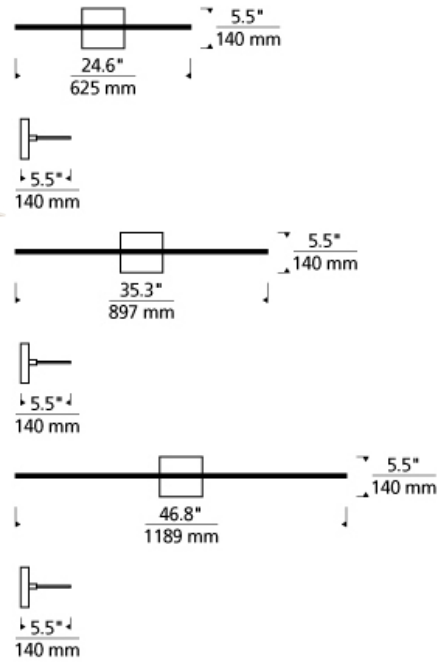

BATH COLLECTION

Span Bath LED T20

DESCRIPTION

The Span wall and bath fixture by Tech Lighting is ultra-thin and ultra-contemporary with its streamlined light bar and minimalist design. This sleek bath bar is made possible through the use of integrated edge-lit LED technology. What appears to be a simple plate of frosted acrylic when off, is magically illuminated across the entire surface once turned on giving the appearance of light coming out of thin air. Each Span bath fixture can be mounted horizontally above a mirror or mounted vertically flanking a mirror as a wall sconce. Three length options allow this bath light to be adapted to powder room lighting as well as master bathroom lighting and each are fully dimmable to help create the desired ambiance in your special space. For a list of compatible dimmers please refer to dimming chart for more information. 2' version includes 26 watt, 1215 delivered lumen. 3' version includes 39 watt, 1820 delivered lumen, 4' version includes 52 watt, 2430 delivered lumen, 3000K LED module. Dimmable with low-voltage electronic dimmer. Mounts horizontally or vertically. Direct or Direct/Indirect (50/50) light distribution options.

WEIGHT

2.93-2.93lb / 1.33-1.33kg ±

chrome

satin nickel

ORDERING INFORMATION

700BCSPAN	SHAPE OR SIZE	LENGTH (A)	FINISH	LAMP
A	DIRECT	2 24"	C CHROME	-LED930 LED 90 CRI 3000K 120V
B	DIRECT/INDIRECT	3 36"	S SATIN NICKEL	-LED930-277 LED 90 CRI 3000K 277V
		4 48"		