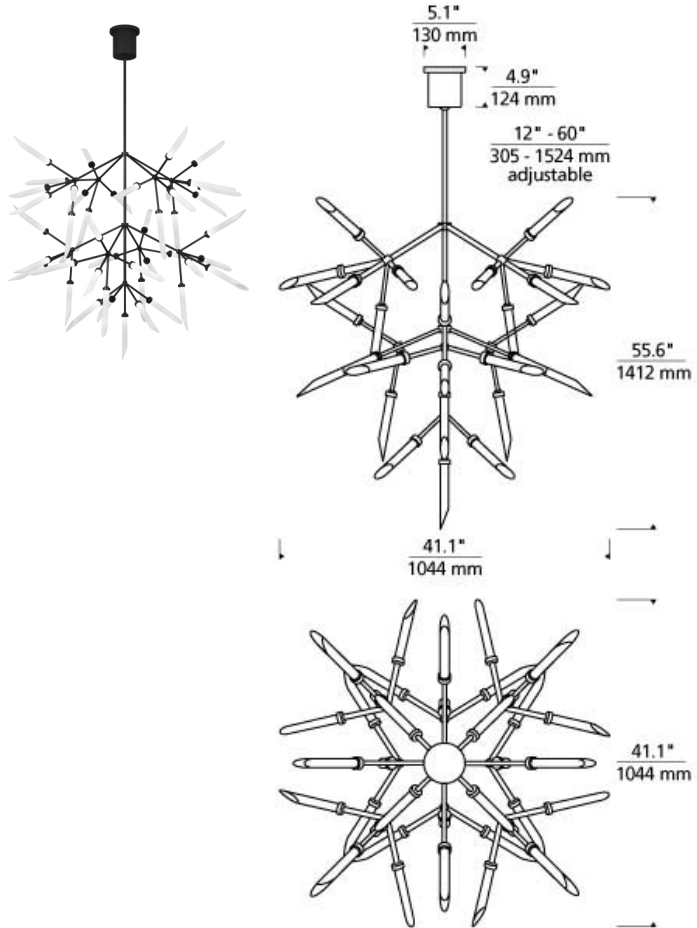

Spur Grande Chandelier

LED T20

DESCRIPTION

The Spur Grande LED chandelier from Tech Lighting is a wholly modern interpretation of classic multi-arm chandelier, nine arms each feature a cluster of five glass spurs dramatically extending in opposing directions. Whether you select the warm aged brass finish or the sleek satin nickel finish, each chandelier features forty five individual frosted glass spurs which accent the LED light sources for an unmistakable high-end look. With its impactful scale and plentiful, fully dimmable LED light output, the Spur Grande chandelier is sure to make a dramatic modern statement as dining room lighting, living room lighting or foyer lighting. If you have something a bit smaller in mind, be sure to check out the medium scale Spur chandelier also available from Tech Lighting. Includes (45) 2.6 watt, 91 delivered lumen (4113 total delivered lumens), 2700K, LED modules. Fixture provided with 36 inches of variable rigid stems (includes one 12 inch & two 24 inch stems) in coordinating finish. Dimmable with most LED compatible ELV and TRIAC dimmers. Can be installed on a sloped ceiling up to 45°.

INSTALLATION

This product can mount to either a 4" square electrical box with round plaster ring or an octagon electrical box.

WEIGHT

16-16lb / 7.26-7.26kg ±

ORDERING INFORMATION

700SPRG COLOR	FINISH	LAMP
F FROST	R AGED BRASS S SATIN NICKEL	-LED927 LED 90 CRI 2700K 120V

TECH LIGHTING®

7400 Linder Avenue   T 847.410.4400
Skokie, Illinois 60077   F 847.410.4500

Tech Lighting, L.L.C.

700 SPRG _____

FIXTURE TYPE: _____

JOB NAME: _____

NOTES: _____

_____

_____