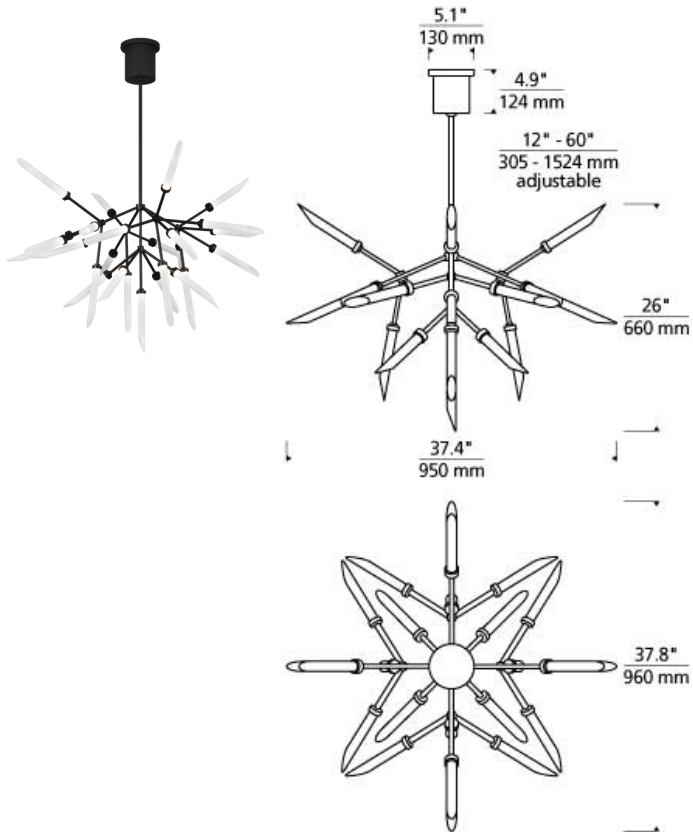

## DESCRIPTION

The Spur LED chandelier from Tech Lighting is a wholly modern interpretation of classic multi-arm chandelier, five arms each feature a cluster of five glass spurs dramatically extending in opposing directions. Whether you select the warm Aged Brass finish or the sleek Satin Nickel finish, each chandelier features twenty five individual frosted glass spurs which accent the LED light sources for an unmistakable high-end look. With its medium scale and plentiful, fully dimmable LED light output, the Spur chandelier is an incredible choice for making an impactful statement as dining room lighting, kitchen island lighting, living room lighting or foyer lighting. If you have something larger in mind, be sure to check out the Spur Grande chandelier also available from Tech Lighting. Includes (25) 2.6 watt, 91 delivered lumen (2285 total delivered lumens), 2700K, LED modules. Fixture provided with 36 inches of variable rigid stems (includes one 12 inch & two 24 inch stems) in coordinating finish. Dimmable with most LED compatible ELV and TRIAC dimmers. Can be installed on a sloped ceiling up to 45°.

## INSTALLATION

This product can mount to either a 4" square electrical box with round plaster ring or an octagon electrical box.

## WEIGHT

12-12lb / 5.44-5.44kg ±

frost/aged brass    frost/satin nickel    frost/matte black