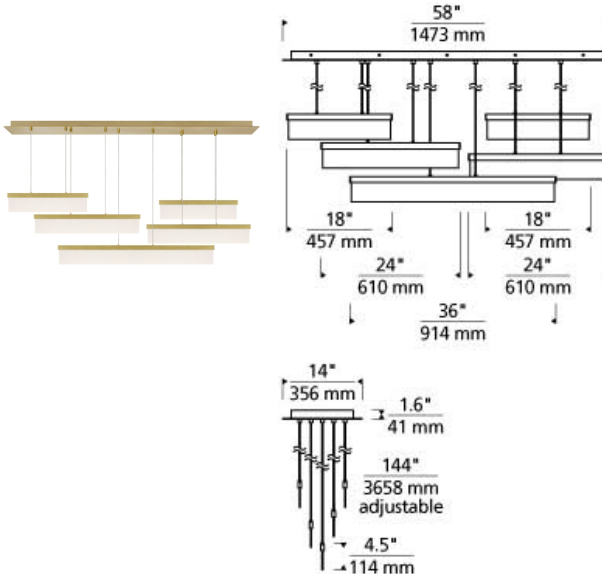

Sweep Linear Suspension LED T20

DESCRIPTION

Sweep by Tech Lighting is a modern architectural linear suspension designed with five ultra-thin rectilinear light panels. Integrated LED light guide technology appears as frosted glass when off then illuminates across its surface when turned on. Offered in Tech Lighting's™ brass or satin nickel finish and designed at 58" in length, the Sweep linear suspension is a definite show piece for any open setting, conference room and hospitality. Lamping options are compatible with most dimmers. Refer to the Dimming Chart for more information. Includes 120 volt 95.8 watts, 3869 total delivered lumens, 3000K LED linear modules. Dimmable with most LED compatible ELV and TRIAC dimmers. Ships with 12 feet of field-cuttable cable.

INSTALLATION

This product can mount to either a 4" square electrical box with round plaster ring or an octagonal electrical box (not included).

WEIGHT

50-50lb / 22.68-22.68kg ±

brass polished nickel

ORDERING INFORMATION