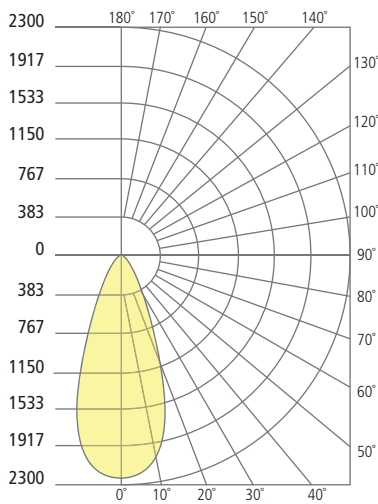

* Visit techlighting.com for specific warranty limitations and details.

TEGEL 12
shown in bronze

TEGEL 12
shown in charcoal

TEGEL 12
shown in gray

ORDERING INFORMATION

7000WTEG	CRI/CCT	LENGTH	BEAM SPREAD*	LENS	FINISH	FUNCTION	VOLTAGE	OPTIONS
827	80 CRI, 2700K	12 12"	N 10° NARROW	C CLEAR	B BLACK	DO DOWNLIGHT ONLY	UNV 120V-277V	NONE
830	80 CRI, 3000K		W 36° WIDE		Z BRONZE	UD UPLIGHT/DOWNLIGHT		PC
840	80 CRI, 4000K		NN 10° UP AND DOWN		H CHARCOAL			SP
			WW 36° UP AND DOWN		Y GRAY			PCSP
			NW 10° AND 36°					BUTTON PHOTOCONTROL & SURGE PROTECTION

*N, W = DOWNLIGHT ONLY (DO); NN, WW, NW = UP AND DOWNLIGHT ONLY (UD)

TEGEL 12 WALL SCNCE

Tegel 12

PHOTOMETRICS*

*For latest photometrics, please visit www.techlighting.com/OUTDOOR

TEGEL 12 UP/DOWN

Total Lumen Output: 2346
 Total Power: 29.2
 Luminaire Efficacy: 80.2
 Color Temp: 3000K
 CRI: 80+
 BUG Rating: BI-U5-G0

TEGEL 12 DOWN

Total Lumen Output: 1212
 Total Power: 15.6
 Luminaire Efficacy: 77.7
 Color Temp: 3000K
 CRI: 80+
 BUG Rating: BI-U0-G0

PROJECT INFO

FIXTURE TYPE & QUANTITY

JOB NAME & INFO

NOTES

GENERATION BRANDS