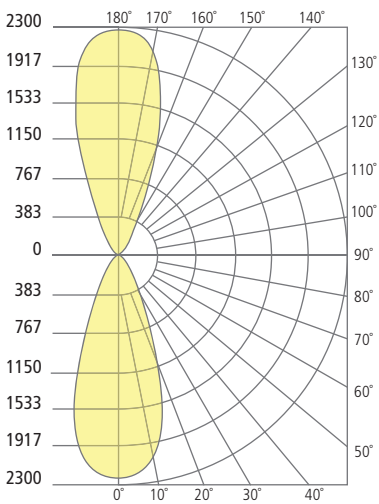

* Visit techlighting.com for specific warranty limitations and details.

TEGEL 12
shown in bronze

TEGEL 12
shown in charcoal

TEGEL 12
shown in gray

ORDERING INFORMATION

7000WTEG	CRI/CCT	LENGTH	BEAM SPREAD*	LENS	FINISH	FUNCTION	VOLTAGE	OPTIONS
827	80 CRI, 2700K	12 12"	N 10° NARROW	C CLEAR	B BLACK	DO DOWNLIGHT ONLY	UNV 120V-277V	NONE
830	80 CRI, 3000K		W 36° WIDE		Z BRONZE	UD UPLIGHT/DOWNLIGHT		PC
840	80 CRI, 4000K		NN 10° UP AND DOWN		H CHARCOAL			SP
			WW 36° UP AND DOWN		Y GRAY			PCSP
			NW 10° AND 36°					BUTTON PHOTOCONTROL & SURGE PROTECTION

*N, W = DOWNLIGHT ONLY (DO); NN, WW, NW = UP AND DOWNLIGHT ONLY (UD)

TEGEL 12 WALL SCNCE

Tegel 12

PHOTOMETRICS*

*For latest photometrics, please visit www.techlighting.com/OUTDOOR

TEGEL 12 UP/DOWN

Total Lumen Output: 2346
 Total Power: 29.2
 Luminaire Efficacy: 80.2
 Color Temp: 3000K
 CRI: 80+
 BUG Rating: BI-U5-G0

TEGEL 12 DOWN

Total Lumen Output: 1212
 Total Power: 15.6
 Luminaire Efficacy: 77.7
 Color Temp: 3000K
 CRI: 80+
 BUG Rating: BI-U0-G0

PROJECT INFO

FIXTURE TYPE & QUANTITY

JOB NAME & INFO

NOTES

GENERATION BRANDS