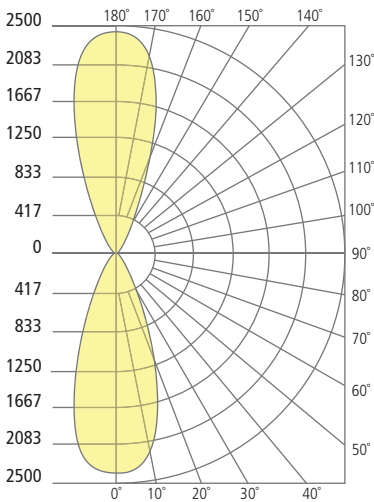

TEGEL 18 shown in bronze

TEGEL 18 shown in charcoal

TEGEL 18 shown in gray

* Visit techlighting.com for specific warranty limitations and details.

ORDERING INFORMATION

7000WTEG	CRI/CCT	LENGTH	BEAM SPREAD*	LENS	FINISH	FUNCTION	VOLTAGE	OPTIONS
827	80 CRI, 2700K	18 18"	N 10° NARROW	C CLEAR	B BLACK	DO DOWNLIGHT ONLY	UNV 120V-277V	NONE
830	80 CRI, 3000K		W 36° WIDE		Z BRONZE	UD UPLIGHT/DOWNLIGHT		PC BUTTON PHOTOCONTROL
840	80 CRI, 4000K		NN 10° UP AND DOWN		H CHARCOAL			SP SURGE PROTECTION
			WW 36° UP AND DOWN		Y GRAY			PCSP BUTTON PHOTOCONTROL & SURGE PROTECTION
			NW 10° AND 36°					

*N, W = DOWNLIGHT ONLY (DO); NN, WW, NW = UP AND DOWNLIGHT ONLY (UD)

TEGEL 18 WALL SCONCE

Tegel 18

PHOTOMETRICS*

*For latest photometrics, please visit www.techlighting.com/OUTDOOR

TEGEL 18 UP/DOWN

Total Lumen Output: 2419
 Total Power: 29.9
 Luminaire Efficacy: 80.6
 Color Temp: 3000K
 CRI: 80+
 BUG Rating: B1-U5-G0

TEGEL 18 DOWN

Total Lumen Output: 1212
 Total Power: 15.6
 Luminaire Efficacy: 77.7
 Color Temp: 3000K
 CRI: 80+
 BUG Rating: B1-U0-G0

Up-downlight

Downlight

PROJECT INFO

FIXTURE TYPE & QUANTITY

JOB NAME & INFO