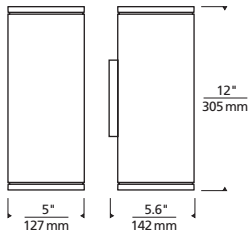

* Visit techlighting.com for specific warranty limitations and details.

TEGEL 12
shown in bronze

TEGEL 12
shown in charcoal

TEGEL 12
shown in gray

ORDERING INFORMATION

7000WTEG	CRI/CCT	LENGTH	BEAM SPREAD*	LENS	FINISH	FUNCTION	VOLTAGE	OPTIONS
827	80 CRI, 2700K	12 12"	N 10° NARROW	C CLEAR	B BLACK	DO DOWNLIGHT ONLY	UNV 120V-277V	NONE
830	80 CRI, 3000K		W 36° WIDE		Z BRONZE	UD UPLIGHT/DOWNLIGHT		PC
840	80 CRI, 4000K		NN 10° UP AND DOWN		H CHARCOAL			SP
			WW 36° UP AND DOWN		Y GRAY			PCSP
			NW 10° AND 36°					BUTTON PHOTOCONTROL & SURGE PROTECTION

*N, W = DOWNLIGHT ONLY (DO); NN, WW, NW = UP AND DOWNLIGHT ONLY (UD)

TEGEL 12 WALL SCNCE

Tegel 12

PHOTOMETRICS*

*For latest photometrics, please visit www.techlighting.com/OUTDOOR

TEGEL 12 UP/DOWN

Total Lumen Output: 2346
 Total Power: 29.2
 Luminaire Efficacy: 80.2
 Color Temp: 3000K
 CRI: 80+
 BUG Rating: BI-U5-G0