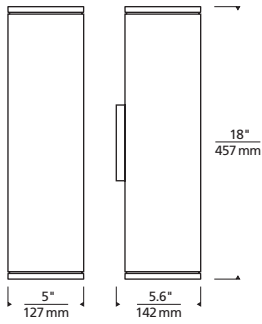

TEGEL 18 shown in bronze

TEGEL 18 shown in charcoal

TEGEL 18 shown in gray

* Visit techlighting.com for specific warranty limitations and details.

ORDERING INFORMATION

7000WTEG	CRI/CCT	LENGTH	BEAM SPREAD*	LENS	FINISH	FUNCTION	VOLTAGE	OPTIONS
827	80 CRI, 2700K	18 18"	N 10° NARROW	C CLEAR	B BLACK	DO DOWNLIGHT ONLY	UNV 120V-277V	NONE
830	80 CRI, 3000K		W 36° WIDE		Z BRONZE	UD UPLIGHT/DOWNLIGHT		PC BUTTON PHOTOCONTROL
840	80 CRI, 4000K		NN 10° UP AND DOWN		H CHARCOAL			SP SURGE PROTECTION
			WW 36° UP AND DOWN		Y GRAY			PCSP BUTTON PHOTOCONTROL & SURGE PROTECTION
			NW 10° AND 36°					

*N, W = DOWNLIGHT ONLY (DO); NN, WW, NW = UP AND DOWNLIGHT ONLY (UD)

TEGEL 18 WALL SCONCE

Tegel 18

PHOTOMETRICS*

*For latest photometrics, please visit www.techlighting.com/OUTDOOR

TEGEL 18 UP/DOWN

Total Lumen Output: 2419
 Total Power: 29.9
 Luminaire Efficacy: 80.6
 Color Temp: 3000K
 CRI: 80+
 BUG Rating: B1-U5-G0