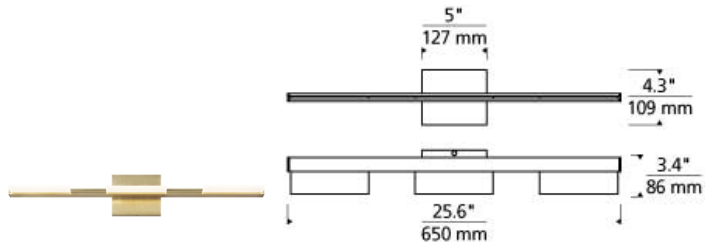

Tris 3-Light Bath LED ADA

DESCRIPTION

Tris by Tech Lighting reflects simple geometric aesthetics that define this modern 3-light bath vanity fixture. Integrated LED light guide technology appears as frosted glass when off then illuminates across its surface when turned on. Spanning 25.6" in length and offered in three elegant finishes, the Tris bath bar is a great way to light your bathroom or vanity. Lamping options are compatible with most dimmers. Refer to the Dimming Chart for more information. Includes 3-Light. 120 volt, 17 watt, 927 delivered lumens, 3000K LED modules. Dimmable with most LED compatible ELV and TRIAC dimmers. 277V compatible with 0-10V dimmers. Mounts horizontally or vertically.

INSTALLATION

This product can mount to either a 4" square electrical box with round plaster ring or an octagonal electrical box (not included).

WEIGHT

2.5-2.5lb / 1.13-1.13kg ±

brass

chrome

satin nickel

ORDERING INFORMATION

700BCTRS	SHAPE OR SIZE	FINISH	LAMP
3	3 LIGHT	B BRASS C CHROME S SATIN NICKEL	-LED930 INTEGRATED LED 90 CRI 3000K 120V (T20/T24) -LED930-277 INTEGRATED LED 90 CRI 3000K 277V (T20/T24)

TECH LIGHTING®

7400 Linder Avenue
Skokie, Illinois 60077