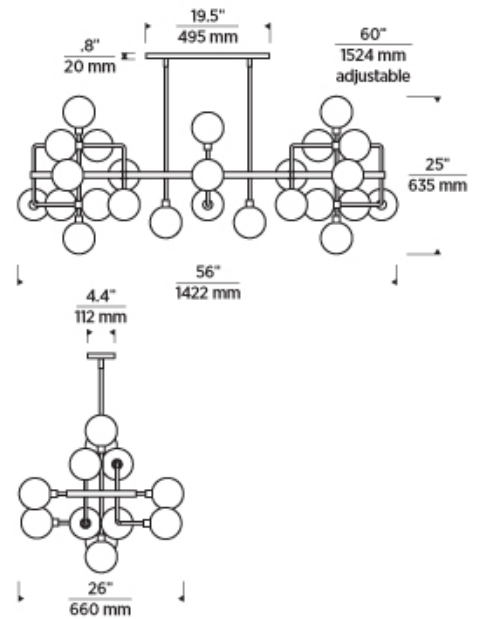

LAMPING

Available with or without lamp. Brass & Black w/ Opal glass rated for (25) 5 watt max. G9 Pin lamps. LED version ships with (25) 120 volt 5 watt, 303 delivered lumens (9019 total delivered lumens), 3000K, 90 CRI LED G9 Bi-Pin lamps. Polished Nickel & Black w/Mirrored Smoke glass rated for (25) 5 watt max. candelabra base E12 lamps. LED version ships with (25) 120 volt 2 watt, 114 delivered lumen (3750 total delivered lumens), 2700K, 90 CRI candelabra base LED E12 lamps. Dimmable with LED compatible or triac dimmer. All versions include (6) 6" and (10) 12" rigid stems in coordinating finish. Can be installed on a sloped ceiling up to 45°.

Opal/Brass version only available with LED930.
Mirrored Smoke/Polished Nickel version only available with LED927.

700LSVGO _____

JOB NAME _____

NOTES _____

VIAGGIO LINEAR CHANDELIER

SPECIFICATIONS

HARDWARE MATERIAL	Metal
SHADE MATERIAL	Glass
NET WEIGHT	38 lbs
HEIGHT	25in
WIDTH	26in
LENGTH	56in
UP LIGHT / DOWN LIGHT / BOTH?	
WET LISTED	
DAMP LISTED	Yes
DRY LISTED	
MIN. HANGING HEIGHT	43in
MAX HANGING HEIGHT	85in
TOTAL CORD LENGTH	
TOTAL STEM LENGTH	Up to 120in
STEM QTY	12
SLOPED CEILING ADAPTABLE?	Yes 45° Max
GENERAL LISTING	ETL Listed
INCLUDES	

LAMPING SPECIFICATIONS

	LED LAMP	INTEGRATED LED	NON LED	NO LAMP
DELIVERED LUMENS	Opal/Brass : 9019.0 Smoke/Polished Nickel : 3750.0			
WATTS	Opal/Brass : 5W Smoke/Polished Nickel : 2W			
MAX WATTAGE PER BULB	25W		25W	
INPUT VOLTAGE	120VV		120VV	
DIMMING TYPE*	ELV, TRIAC		ELV, TRIAC	
CCT	Opal/Brass : 3000K Smoke/Polished Nickel : 2700K			
CRI	90 CRI			
LED LIFETIME				
L70	>25000			
AVERAGE BULB HOURS				
FIELD SERVICEABLE LED				
LAMP BASE	Opal/Brass : G9 Smoke/Polished Nickel : E12 Candelabra Base		Opal/Brass : G9 Smoke/Polished Nickel : E12 Candelabra Base	
LAMP SHAPE	Opal/Brass : T4 Smoke/Polished Nickel : T6		Opal/Brass : T4 Smoke/Polished Nickel : T6	
LAMP INCLUDED?	True		False	
WARRANTY**	1 Year		1 Year	