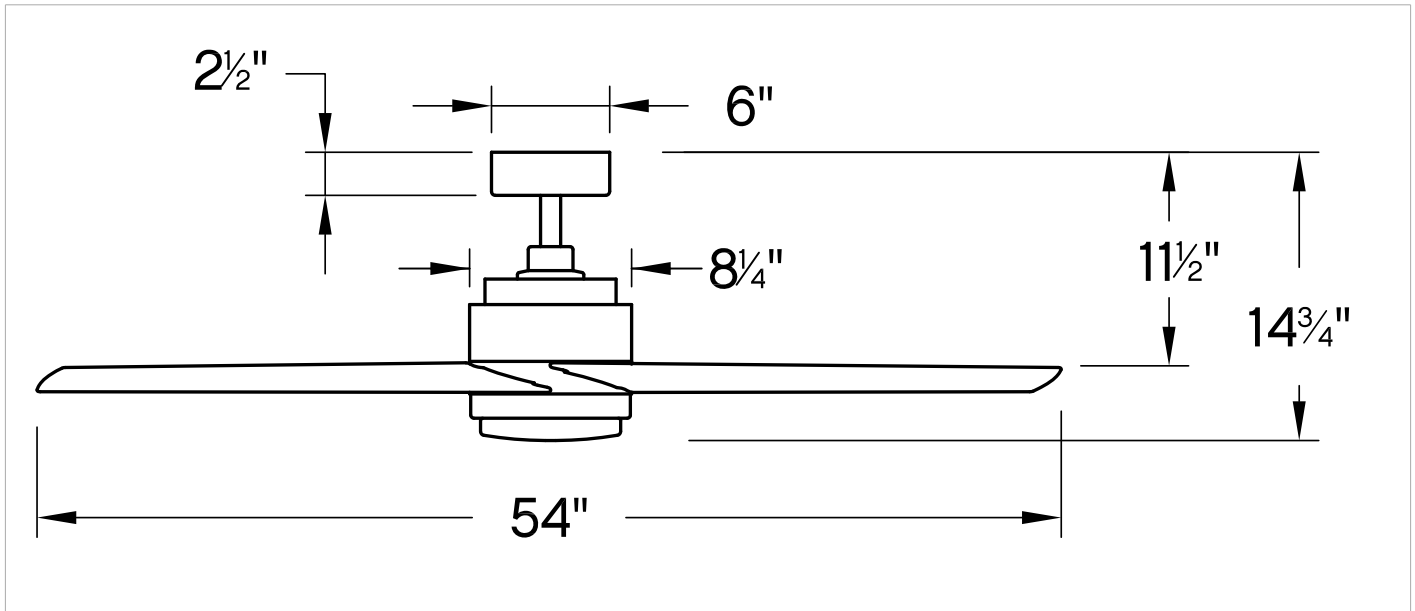

TIER

902054FAW-LWA

TIER 54" LED FAN

DETAILS	
FAN FINISH:	Appliance White
GLASS:	Etched Opal

DIMENSIONS	
WIDTH:	54"
HEIGHT:	14.8"

LIGHT SOURCE	
VOLTAGE:	120v

MOUNTING	
CANOPY:	6" Dia.
LEAD WIRE:	76"

Classic yet clean, the transitional Tier ties perfectly into any space while delivering superior performance. Tier's array of finish options, including Appliance White, Brushed Nickel, Matte Black and Metallic Matte Bronze, can complement any environment. Equipped with integrated LED lighting technology, Tier delivers excellent energy efficiency. Tier is so versatile; it can be used for both indoor and outdoor spaces. Blades are included with every fan.

PRODUCT DETAILS:

- This item includes a 4.5" down rod. Various lengths are available to customize the installation height.
- Suitable for use in wet (interior direct splash and outdoor direct rain or sprinkler) locations as defined by NEC and CEC. Meets United States UL Underwriters Laboratories.
- Meets California Energy Commission 2016 Title regulations/JA8
- This item may be hung on a sloped ceiling
- Fan Control included, Wall Control - 3 Speed Non-Reversing
- LED components carry a 5-year limited warranty
- Motor carries a lifetime warranty
- Blades, controls, switches, capacitors, and hardware carry a 1 year warranty

TIER 54" LED FAN

902054FAW-LWA

PERFORMANCE SPECIFICATIONS	STANDARD	
	HIGH SPEED	AVERAGE SPEED
Airflow	5664	3749
EnergyUse	62.8	40
EnergyCost	18	11
Efficiency	90	94
AMPS	0.52	0.39
RPMS	155	103

AVERAGE PERFORMANCE AND ENERGY INFORMATION