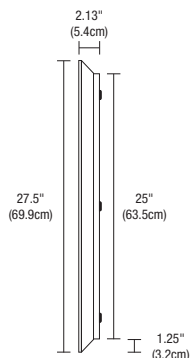

TWIN SLIM LED - DIMMABLE

REV.06.04.18

FRONT VIEW

SIDE VIEW

Description

Twin Slim LED surface mounted rectangular mirror features LEDs ranging from Static White 2200K-5700K, Warm Dim and Tunable White 2000K-4000K set behind frosted panels, projecting an even glow of light. Dimmable with an electronic low voltage dimmer. Tunable White requires (2) dimmers. ADA compliant.

Diffuser

- Frosted Glass

Body Finish

- Mirror

Lamp

- 919 lumens, very warm white 2700K, 92+CRI LEDs
- LED lamps consume 52 watts; 57 total watts

Input Voltage

- 120 VAC

Average Lamp Life

- 50,000 hours

Dimming

- Dimmable with electronic low voltage dimmer

Dimensions

- 27.5" x 19.75" x 2.13"

Accessories

- Add Mirror Defogger **DF-RE1220** to remove condensation (sold separately)

Weight

- 28 lbs (12.7 kg)

***Quick ship (ships in 2 days)**

Mirror Accessory

DF-RE1220

DF-RE1220 Defogger Rectangle 12"x 20"

PROJECT	FIXTURE TYPE	DATE
---------	--------------	------