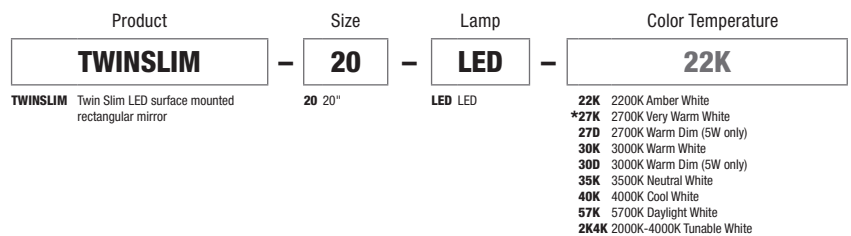

Weight

- 28 lbs (12.7 kg)

*Quick ship (ships in 2 days)

Mirror Accessory

DF-RE1220

DF-RE1220 Defogger Rectangle 12"x 20"

PROJECT	FIXTURE TYPE	DATE