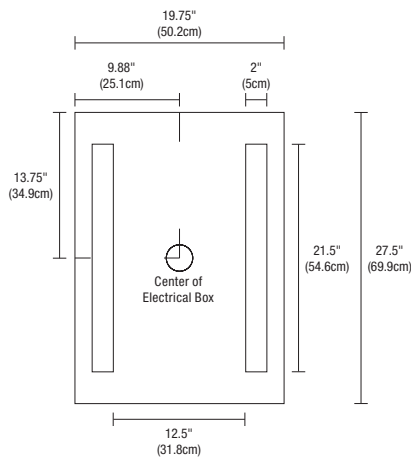

TWIN SLIM LED - DIMMABLE

REV.06.04.18

FRONT VIEW

SIDE VIEW

Description

Twin Slim LED surface mounted rectangular mirror features LEDs ranging from Static White 2200K-5700K, Warm Dim and Tunable White 2000K-4000K set behind frosted panels, projecting an even glow of light. Dimmable with an electronic low voltage dimmer. Tunable White requires (2) dimmers. ADA compliant.

Diffuser

- Frosted Glass

Body Finish

- Mirror

Lamp

- 919 lumens, very warm white 2700K, 92+CRI LEDs
- LED lamps consume 52 watts; 57 total watts

Input Voltage

- 120 VAC

Average Lamp Life

- 50,000 hours

Dimming

- Dimmable with electronic low voltage dimmer

Dimensions

- 27.5" x 19.75" x 2.13"

Accessories

- Add Mirror Defogger **DF-RE1220** to remove condensation (sold separately)

Weight

- 28 lbs (12.7 kg)

***Quick ship (ships in 2 days)**

Mirror Accessory

DF-RE1220

DF-RE1220 Defogger Rectangle 12"x 20"

PROJECT	FIXTURE TYPE	DATE
---------	--------------	------