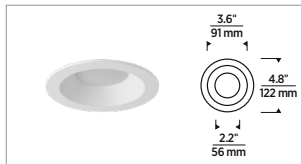

ROUND FLANGED