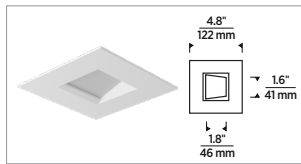

WALL WASH

SQUARE FLANGED