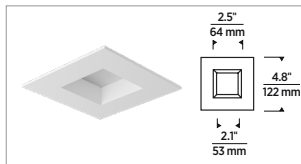

VERSE™ 3" LED

FIXED AND WALL WASH DOWNLIGHTS

ORDERING INFORMATION

HOUSING

ITEM NUMBER	DESCRIPTION
V3R27	VERSE 3" NEW CONSTRUCTION | 2700K
V3R30	VERSE 3" NEW CONSTRUCTION | 3000K

Trims are required and must be ordered separately.
All housings are IC-rated, airtight, fire-rated, and wet-rated.
All modules are 120V.

TRIM

ITEM NUMBER	DESCRIPTION
V3RDWH	VERSE 3" | ROUND | FIXED
V3RWWH	VERSE 3" | ROUND | WALL WASH
V3SDWH	VERSE 3" | SQUARE | FIXED
V3SWWH	VERSE 3" | SQUARE | WALL WASH

All trims are flanged white.

TRIMS

FIXED

SQUARE FLANGED