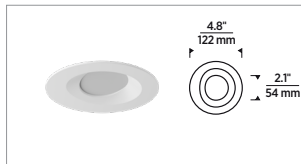

ROUND FLANGED