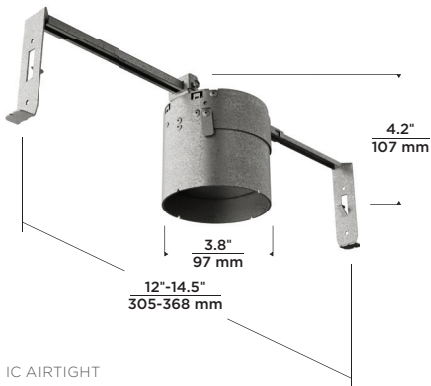

VERSE™ 3" LED

FIXED AND WALL WASH DOWNLIGHTS

The VERSE 3" LED Fixed and Wall Wash Downlights offer a cost-effective alternative for residential, multifamily and hospitality applications without sacrificing aesthetics or quality. VERSE is IC-rated and provides a minimal profile without the need for a large housing. The LED subassembly and driver ship integrated with the housing which eliminates a second wiring step after the ceiling is installed.

- 950 lumens
- 2700K and 3000K; 90+ CRI
- Easy installation
- Light source is integrated as part of the housing
- One housing for round and square trim options
- 4.2" tall housing fits into shallow plenums
- Collar notches assist in the alignment of multiple housings
- By removing the LED module, the housing can be used as a standard junction box for pendants or other light fixtures
- IC-rated, airtight, wet-rated, certified for UL 514A standards, code compliant for use in fire-rated assemblies up to a maximum of 2 hours per International Building Code Section 714
- Patent pending

WALL WASH

SQUARE FLANGED

ROUND FLANGED

ROUND FLANGED

HOUSING

IC AIRTIGHT

VERSE™ 3" LED

FIXED AND WALL WASH DOWNLIGHTS

PHOTOMETRICS

Description: 3" LED Downlight
3000K

Model: Verse 9W Fixed

Input Power (Watts): 8.85

Input Power Factor: 0.99

Absolute Luminous Flux (Lumens): 936

Lumen Efficacy (Lumens per Watt): 105.7

ANGLE	0°	45°	90°
0°	509	509	509
5°	505	507	507
10°	501	503	501
15°	492	491	487
20°	475	470	465
25°	449	441	433
30°	413	402	394
35°	367	355	346
40°	312	300	291
45°	255	242	233
50°	190	177	168
55°	126	117	111
60°	79	72	69
65°	46	42	41
70°	25	22	22
75°	12	10	10
80°	5	4	4
85°	2	2	2
90°	0	0	0