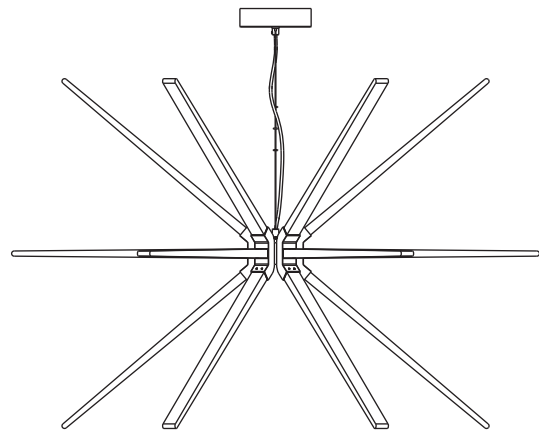

Photon Chandelier

700INT_ 1.0

CHANDELIER

GENERAL PRODUCT INFORMATION:

This product is suitable for damp locations.

Assemble the Fixture

- 1 If necessary, loosen the set screws on the slots.
- 2 Insert the crystals into each slot and secure them in place with the provided sets screws and Allen key.