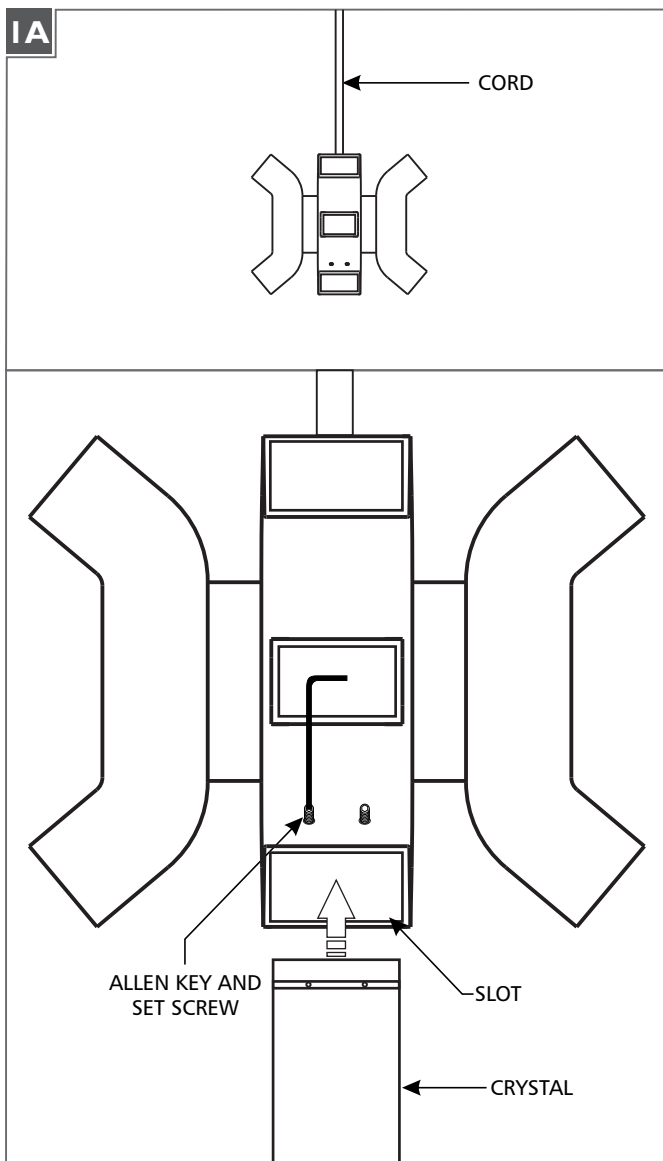

Photon Chandelier

700INT_ 1.0

CHANDELIER

GENERAL PRODUCT INFORMATION:

This product is suitable for damp locations.

Assemble the Fixture

- 1 If necessary, loosen the set screws on the slots.
- 2 Insert the crystals into each slot and secure them in place with the provided sets screws and Allen key.