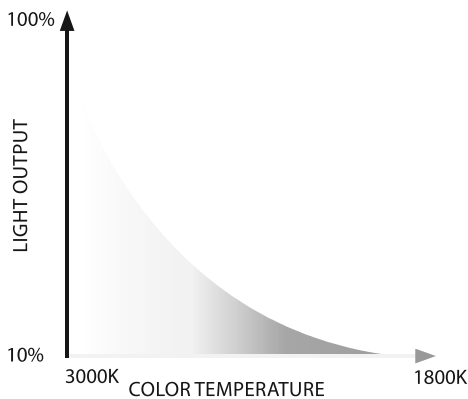

PRODUCT DESCRIPTION

Ocularc 7011-WD gradually changes to a warmer color temperature as you dim. Available with two interchangeable beam options and 4 finishes. Ocularc is available in H, J/J2, and L track configurations. Order according to track layout specifications.

FEATURES

- Dim-to-warm color temperature range: 3000K–1800K
- **2 beam angle options included:**
 - 55° beam film pre-installed and interchangeable 30° film supplied
- Integral driver and high output COB LED
- Outperforms halogen 50W MR16
- 350° horizontal and 90° vertical aiming
- 5 year warranty