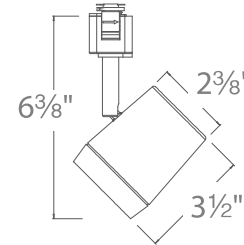

OCULARC DIM-TO-WARM

H/L/J Track Luminaire: 7011-WD

WAC LIGHTING

Responsible Lighting®

Fixture Type:

Catalog Number:

Project: _____

Location: _____

PRODUCT DESCRIPTION

Ocularc 7011-WD gradually changes to a warmer color temperature as you dim. Available with two interchangeable beam options and 4 finishes. Ocularc is available in H, J/J2, and L track configurations. Order according to track layout specifications.

FEATURES

- Dim-to-warm color temperature range: 3000K–1800K
- **2 beam angle options included:**
  - 55° beam film pre-installed and interchangeable 30° film supplied
- Integral driver and high output COB LED
- Outperforms halogen 50W MR16
- 350° horizontal and 90° vertical aiming
- 5 year warranty

SPECIFICATIONS

Construction: Die-cast aluminum with baffled front cover for glare control

Input Power: 11.5W at 120VAC, 50/60Hz

Power Factor: 0.98

THD(A): < 20% Total Harmonic Distortion (Current)

Light Source: High Output 3 Step Mac Adam Ellipse COB, 95 CRI
Rated Life of 54,000 hours at L70

Dimming: ELV or Forward Phase: 100 - 10%
Reference dimming report for compatibility.

Standards: ETL & cETL Dry Location Listed, Title 24 JA8-2019 Compliant

Finish: Electrostatically powder coated Black, Dark Bronze, and White
Electroplated in Brushed Nickel

Operating Temperature: -4°F to 104°F (-20°C to 40°C)

REPLACEMENT OPTICS

30°	Narrow Flood Film	FILM-16-N
55°	Flood Film	FILM-16-F

System	Model	Beam	Max Lumens	Max CBCP	Color Temp	CRI	T24	Finish
H	H Track	30°	605	1133	WD	3000K - 1800K	95	Yes
L	L Track	55°	580	484				
J	J/J2 Track							
								BK Black BN Brushed Nickel DB Dark Bronze WT White

___-7011-WD-___

Example: H-7011-WD-BN

wacighting.com
Phone (800) 526.2588
Fax (800) 526.2585