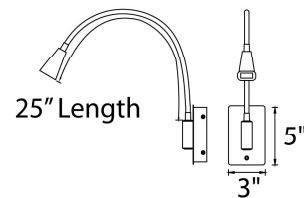

SPECIFICATIONS

Construction	Steel canopy, flexible tubing with die-cast aluminum head with etched glass diffuser
Power:	8W
Input:	100-240 VAC,50/60Hz
Rated Life:	50,000 Hours
Mounting:	Can be mounted on wall in all orientations
Finish:	Powder Coat White White, Powder Coat Titanium Titanium, Powder Coat Black Black
Operating Temp:	-4°F to 104°F (-20°C to 40°C)
Standards:	ETL, cETL, Damp Location Listed

FINISHES:

LINE DRAWING

BL-1630