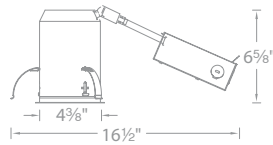

HR-3LED-R18D-A

3.5" Tesla™ Remodel Housing

Non-IC – Airtight

WAC LIGHTING

Responsible Lighting®

Fixture Type:

Catalog Number:

Project: _____

Location: _____

PRODUCT DESCRIPTION

Non-IC, airtight, new construction housing.
For use with HR-3LED Tesla 3.5" series trims.

FEATURES

- Airtight
- Cutout: 4 5/8"
- 120 - 277 VAC Input
- Provided with push-in wire connector for easy installation
- Accommodates ceiling thickness from 1/2"-1"
- Does not accommodate adjustments
- 5 year WAC Lighting product warranty

ORDER NUMBER

HR-3LED-R18D-A

*Remodel
Non-IC, Airtight*

HR-3LED-R18D-A

SPECIFICATIONS

Construction: Housing and junction box are 20 gauge steel.

J-Box: Three knockouts for ease of installation. Rated for branch wiring.

Driver: Electronic driver, 120 - 277VAC input, 21.5W output.
Power factor >0.9 Dimming with thermal protection.

Mounting: Two heavy gauge inner retention clips push out onto ceiling
or other mounting surface to firmly hold housing in place.
Accommodates surface thickness 1/2"-1". 4 5/8" cutout hole.

Dimming: 0-10V Dimming: 100%-10%
ELV Dimming: 100%-15% (120V only)

Standards: Non-IC - insulation must be kept at least 3" away from the housing
Airtight
ETL & cETL Listed.

COMPATIBLE TRIMS Does not accommodate adjustments. See individual trim spec sheets for complete order number and specifications.

Tesla Pro 3.5"

HR3LD-ET118P Series <i>Round, High Brightness Wet Location Listed Energy Star®</i>	HR3LEDT718P Series <i>Square, Open Reflector Energy Star®</i>
HR3LEDT118P Series <i>Round, Downlight Energy Star®</i>	HR3LEDT518P Series <i>Square, 0°- 30° Adjustable Energy Star®</i>
HR3LEDT318P Series <i>Round, 0°- 30° Adjustable Energy Star®</i>	HR3LEDT818P Series <i>Square, Shower Light Wet Location Listed Energy Star®</i>
HR3LEDT218P Series <i>Round, Shower Light Wet Location Listed Energy Star®</i>	

Tesla 3.5"

HR-3LD-ET118 Series <i>Round, High Brightness Energy Star®</i>	HR-3LED-T218 Series <i>Round, Shower Light Wet Location Listed</i>
HR-3LED-T118 Series <i>Round, Open Reflector</i>	HR-3LED-T718 Series <i>Square, Open Reflector</i>
HR-3LED-T318 Series <i>Round, 0°- 30° Adjustable</i>	HR-3LED-T818 Series <i>Square, Shower Light Wet Location Listed</i>
HR-3LED-T618 <i>Round, Pin Hole 0°- 30° Adjustable</i>	HR-3LED-T518 Series <i>Square, 0°- 30° Adjustable</i>

wacighting.com

Phone (800) 526.2588

Fax (800) 526.2585

Headquarters/Eastern Distribution Center

44 Harbor Park Drive

Port Washington, NY 11050

Central Distribution Center

1600 Distribution Ct

Lithia Springs, GA 30122

Western Distribution Center

1750 Archibald Avenue

Ontario, CA 91760