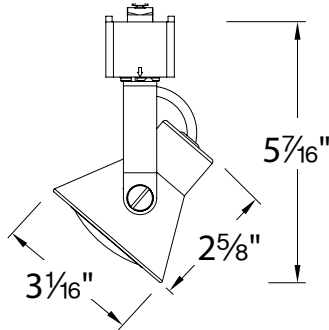

Model: 103

120V Track Miniature Line Voltage Luminaire

WAC LIGHTING

Responsible Lighting®

Fixture Type:

Catalog Number:

Project: _____

Location: _____

PRODUCT DESCRIPTION

Achieve the sleek look of MR16 fixtures without the need for a bulky transformer. A variety of finishes to accommodate any interior space.

FEATURES

- Available with LED lamping option
- Easily re-lamped from the front without the use of tools
- 350° horizontal rotation and 90° vertical aiming
- Dimmable
- 5 year WAC product warranty

SPECIFICATIONS

Construction: Formed metal with polycarbonate track adaptor and aiming screws in black or white to match track finish.

Finishes: Available in Black (BK), Dark Bronze (DB), and White (WT).