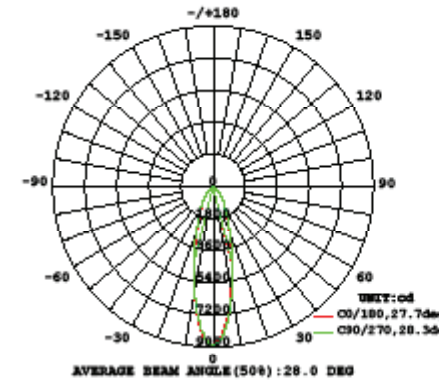

SPECIFICATIONS

- **Rated Life:** 80,000 hours
- **CRI:** Up to 90

ORDERING NUMBER

Model	Diameter	Watt	Beam	Color Temp	Finish				
DS-CD	05	5"	24W	S	Spot	927 2700K (90CRI)	BK	Black	
				N	Narrow	27 2700K	WT	White	
	06	6"	42W	N	Narrow	930 3000K (90CRI)	BZ	Bronze	
				F	Flood	30 3000K	GH	Graphite	
	08	8"	54W	F	Flood	35 3500K			

5" Diameter, 27° Beam Angle, 3000K

5" Diameter, 36° Beam Angle, 3000K

6" Diameter, 17° Beam Angle, 3000K

6" Diameter, 30° Beam Angle, 3000K

6" Diameter, 42° Beam Angle, 3000K

8" Diameter, 14° Beam Angle, 3000K

8" Diameter, 28° Beam Angle, 3000K

8" Diameter, 40° Beam Angle, 3000K

WAC Lighting
 www.waclighting.com
 Phone (800) 526.2588 • Fax (800) 526.2585

Headquarters/Eastern Distribution Center
 44 Harbor Park Drive • Port Washington, NY 11050
 Phone (516) 515.5000 • Fax (516) 515.5050