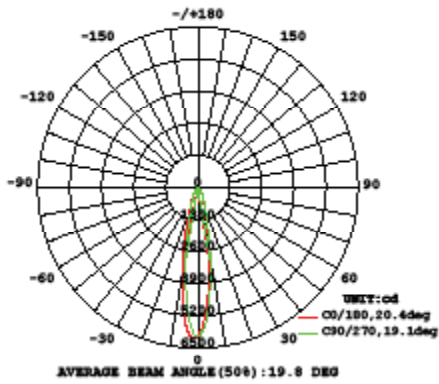

TUBE ARCHITECTURAL - model: DS-CD WAC LIGHTING

Photometrics - 3000K Responsible Lighting®

5" Diameter, 20° Beam Angle, 3000K