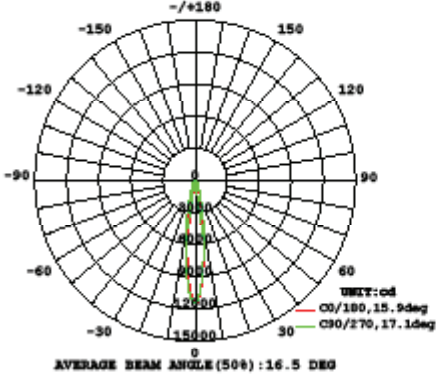

SPECIFICATIONS

- **Rated Life:** 80,000 hours
- **CRI:** Up to 90

ORDERING NUMBER

Model	Diameter	Watt	Beam	Color Temp	Finish				
DS-CD	05	5"	24W	S	Spot	927 2700K (90CRI)	BK	Black	
				N	Narrow	27 2700K	WT	White	
	06	6"	42W	N	Narrow	930 3000K (90CRI)	BZ	Bronze	
				F	Flood	30 3000K	GH	Graphite	
	08	8"	54W	F	Flood	35 3500K			

5" Diameter, 27° Beam Angle, 3000K

5" Diameter, 36° Beam Angle, 3000K

6" Diameter, 17° Beam Angle, 3000K

6" Diameter, 30° Beam Angle, 3000K

6" Diameter, 42° Beam Angle, 3000K

8" Diameter, 14° Beam Angle, 3000K