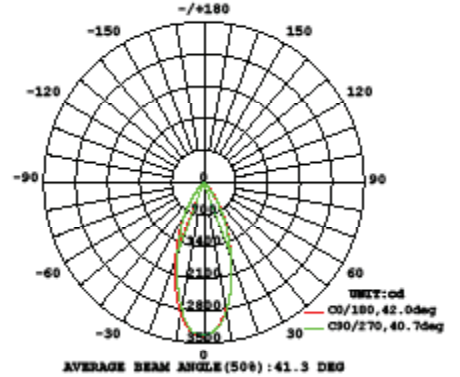

SPECIFICATIONS

- **Rated Life:** 80,000 hours
- **CRI:** Up to 90

ORDERING NUMBER

Model	Diameter	Watt	Beam	Color Temp	Finish				
DS-CD	05	5"	24W	S	Spot	927 2700K (90CRI)	BK	Black	
				N	Narrow	27 2700K	WT	White	
	06	6"	42W	N	Narrow	930 3000K (90CRI)	BZ	Bronze	
				F	Flood	30 3000K	GH	Graphite	
	08	8"	54W	F	Flood	35 3500K			

5" Diameter, 27° Beam Angle, 3000K

5" Diameter, 36° Beam Angle, 3000K

6" Diameter, 17° Beam Angle, 3000K

6" Diameter, 30° Beam Angle, 3000K

6" Diameter, 42° Beam Angle, 3000K

8" Diameter, 14° Beam Angle, 3000K

8" Diameter, 28° Beam Angle, 3000K

8" Diameter, 40° Beam Angle, 3000K

WAC Lighting
 www.waclighting.com
 Phone (800) 526.2588 • Fax (800) 526.2585

Headquarters/Eastern Distribution Center
 44 Harbor Park Drive • Port Washington, NY 11050
 Phone (516) 515.5000 • Fax (516) 515.5050