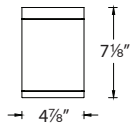

TUBE ARCHITECTURAL - model: DS-CD WAC LIGHTING

LED Ceiling Mounts

Responsible Lighting®

Fixture Type:

Catalog Number:

Project:

Location:

DS-CD05

DS-CD06

PRODUCT DESCRIPTION

Precise engineering using the latest energy efficient LED technology with a built-in reflector for superior optics; An appealing cylindrical profile perfect for accent and wall wash lighting.

FEATURES

- IP65 rated, ETL & cETL wet location listed
- Meets 2013 California Title 24 Efficiency
- Energy Star® rated
- Solid aluminum construction
- ANSI compliant warm/neutral LED bins, for the finest color consistency possible
- Universal driver (120V-220V-277V)
- 0-10V Dimming

SPECIFICATIONS

- **Rated Life:** 80,000 hours
- **CRI:** Up to 90

ORDERING NUMBER

Model	Diameter	Watt	Beam	Color Temp	Finish				
DS-CD	05	5"	24W	S	Spot	927 2700K (90CRI)	BK	Black	
				N	Narrow	27 2700K	WT	White	
	06	6"	42W	N	Narrow	930 3000K (90CRI)	BZ	Bronze	
				F	Flood	30 3000K	GH	Graphite	
	08	8"	54W	F	Flood	35 3500K			

DS-CD - -

Example: **DS-CD05-S27-BZ**