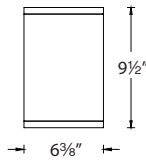

TUBE ARCHITECTURAL - model: DS-CD WAC LIGHTING

LED Ceiling Mounts

Responsible Lighting®

Fixture Type:

Catalog Number:

Project:

Location:

DS-CD05

DS-CD06

PRODUCT DESCRIPTION

Precise engineering using the latest energy efficient LED technology with a built-in reflector for superior optics; An appealing cylindrical profile perfect for accent and wall wash lighting.

FEATURES

- IP65 rated, ETL & cETL wet location listed
- Meets 2013 California Title 24 Efficiency
- Energy Star® rated
- Solid aluminum construction
- ANSI compliant warm/neutral LED bins, for the finest color consistency possible
- Universal driver (120V-220V-277V)
- 0-10V Dimming

SPECIFICATIONS

- **Rated Life:** 80,000 hours
- **CRI:** Up to 90

ORDERING NUMBER

Model	Diameter	Watt	Beam	Color Temp	Finish				
DS-CD	05	5"	24W	S	Spot	927 2700K (90CRI)	BK	Black	
				N	Narrow	27 2700K	WT	White	
	06	6"	42W	N	Narrow	930 3000K (90CRI)	BZ	Bronze	
				F	Flood	30 3000K	GH	Graphite	
	08	8"	54W	F	Flood	35 3500K			

DS-CD - -

Example: **DS-CD05-S27-BZ**