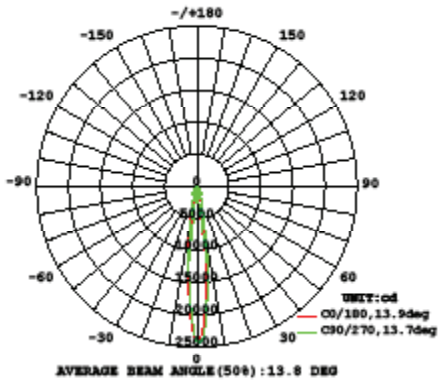

SPECIFICATIONS

- **Rated Life:** 80,000 hours
- **CRI:** Up to 90

ORDERING NUMBER

Model	Diameter	Watt	Beam	Color Temp	Finish				
DS-CD	05	5"	24W	S	Spot	927 2700K (90CRI)	BK	Black	
				N	Narrow	27 2700K	WT	White	
	06	6"	42W	N	Narrow	930 3000K (90CRI)	BZ	Bronze	
				F	Flood	30 3000K	GH	Graphite	
	08	8"	54W	F	Flood	35 3500K			

5" Diameter, 27° Beam Angle, 3000K

5" Diameter, 36° Beam Angle, 3000K

6" Diameter, 17° Beam Angle, 3000K

6" Diameter, 30° Beam Angle, 3000K

6" Diameter, 42° Beam Angle, 3000K

8" Diameter, 14° Beam Angle, 3000K

8" Diameter, 28° Beam Angle, 3000K

8" Diameter, 40° Beam Angle, 3000K

WAC Lighting
 www.waclighting.com
 Phone (800) 526.2588 • Fax (800) 526.2585

Headquarters/Eastern Distribution Center
 44 Harbor Park Drive • Port Washington, NY 11050
 Phone (516) 515.5000 • Fax (516) 515.5050