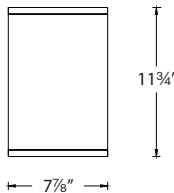

DS-CD08

PRODUCT DESCRIPTION

Precise engineering using the latest energy efficient LED technology with a built-in reflector for superior optics; An appealing cylindrical profile perfect for accent and wall wash lighting.

FEATURES

- IP65 rated, ETL & cETL wet location listed
- Meets 2013 California Title 24 Efficiency
- Energy Star® rated
- Solid aluminum construction
- ANSI compliant warm/neutral LED bins, for the finest color consistency possible
- Universal driver (120V-220V-277V)
- 0-10V Dimming

SPECIFICATIONS

- **Rated Life:** 80,000 hours
- **CRI:** Up to 90

ORDERING NUMBER

Model	Diameter	Watt	Beam	Color Temp	Finish				
DS-CD	05	5"	24W	S	Spot	927 2700K (90CRI)	BK	Black	
				N	Narrow	27 2700K	WT	White	
	06	6"	42W	N	Narrow	930 3000K (90CRI)	BZ	Bronze	
				F	Flood	30 3000K	GH	Graphite	
	08	8"	54W	F	Flood	35 3500K			

DS-CD - -

Example: **DS-CD05-S27-BZ**

Size	Watts	Beam	Color Temp	CRI	Lumens	CBCP	Efficacy
5"	24W	Spot	2700K	90	1071	4870	47 Lm/W
			2700K	85	1260	5730	53 Lm/W
			3000K	90	1210	5438	53 Lm/W
			3000K	85	1360	6110	57 Lm/W
			3500K	85	1610	7065	67 Lm/W
5"	24W	Narrow	2700K	90	1067	3094	46 Lm/W
			2700K	85	1255	3640	52 Lm/W
			3000K	90	1242	3119	54 Lm/W
			3000K	85	1395	3505	58 Lm/W
			3500K	85	1575	4485	66 Lm/W
5"	24W	Flood	2700K	90	986	2057	43 Lm/W
			2700K	85	1160	2420	48 Lm/W
			3000K	90	1228	2390	53 Lm/W
			3000K	85	1380	2685	58 Lm/W
			3500K	85	1450	3045	60 Lm/W
6"	42W	Spot	2700K	90	1579	8662	38 Lm/W
			2700K	85	1815	10190	43 Lm/W
			3000K	90	1709	10204	41 Lm/W
			3000K	85	2035	11465	48 Lm/W
			3500K	85	2130	11725	51 Lm/W
6"	42W	Narrow	2700K	90	1566	4012	37 Lm/W
			2700K	85	1800	4720	43 Lm/W
			3000K	90	1688	4659	40 Lm/W
			3000K	85	2010	5235	48 Lm/W
			3500K	85	2115	5495	50 Lm/W
6"	42W	Flood	2700K	90	1557	2512	37 Lm/W
			2700K	85	1790	2955	43 Lm/W
			3000K	90	1693	2982	40 Lm/W
			3000K	85	2015	3350	48 Lm/W
			3500K	85	2110	3500	50 Lm/W
8"	54W	Spot	2700K	90	2860	20455	53 Lm/W
			2700K	85	3365	24065	62 Lm/W
			3000K	90	3230	21796	60 Lm/W
			3000K	85	3670	24490	68 Lm/W
			3500K	85	4015	28660	74 Lm/W
8"	54W	Narrow	2700K	90	2890	6851	54 Lm/W
			2700K	85	3400	8060	63 Lm/W
			3000K	90	3318	7907	61 Lm/W
			3000K	85	3770	8885	70 Lm/W
			3500K	85	4005	9390	74 Lm/W
8"	54W	Flood	2700K	90	2886	4633	53 Lm/W
			2700K	85	3395	5450	63 Lm/W
			3000K	90	3322	5407	62 Lm/W
			3000K	85	3775	6075	70 Lm/W
			3500K	85	4005	6490	74 Lm/W

WAC Lighting

www.waclighting.com
Phone (800) 526.2588 • Fax (800) 526.2585

Headquarters/Eastern Distribution Center

44 Harbor Park Drive • Port Washington, NY 11050
Phone (516) 515.5000 • Fax (516) 515.5050

Western Distribution Center

1750 Archibald Avenue • Ontario, CA 91760
Phone (800) 526.2588 • Fax (800) 526.2585