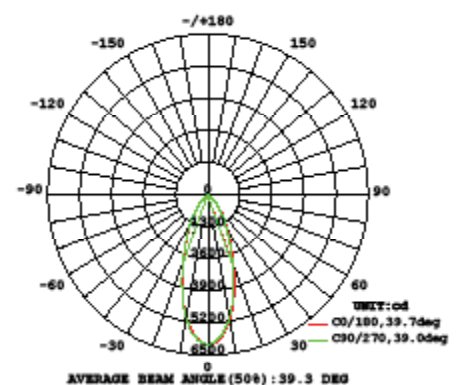

SPECIFICATIONS

- **Rated Life:** 80,000 hours
- **CRI:** Up to 90

ORDERING NUMBER

Model	Diameter	Watt	Beam	Color Temp	Finish				
DS-CD	05	5"	24W	S	Spot	927 2700K (90CRI)	BK	Black	
				N	Narrow	27 2700K	WT	White	
	06	6"	42W	N	Narrow	930 3000K (90CRI)	BZ	Bronze	
				F	Flood	30 3000K	GH	Graphite	
	08	8"	54W	F	Flood	35 3500K			

5" Diameter, 27° Beam Angle, 3000K

5" Diameter, 36° Beam Angle, 3000K

6" Diameter, 17° Beam Angle, 3000K

6" Diameter, 30° Beam Angle, 3000K

6" Diameter, 42° Beam Angle, 3000K

8" Diameter, 14° Beam Angle, 3000K

8" Diameter, 28° Beam Angle, 3000K

8" Diameter, 40° Beam Angle, 3000K

WAC Lighting
 www.waclighting.com
 Phone (800) 526.2588 • Fax (800) 526.2585

Headquarters/Eastern Distribution Center
 44 Harbor Park Drive • Port Washington, NY 11050
 Phone (516) 515.5000 • Fax (516) 515.5050