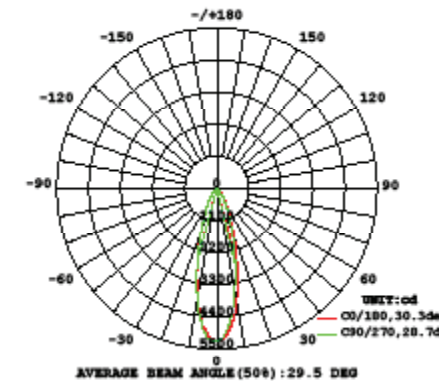

SPECIFICATIONS

- **Rated Life:** 80,000 hours
- **CRI:** Up to 90

ORDERING NUMBER

Model	Diameter	Watt	Beam	Color Temp	Finish				
DS-CD	05	5"	24W	S	Spot	927 2700K (90CRI)	BK	Black	
				N	Narrow	27 2700K	WT	White	
	06	6"	42W	N	Narrow	930 3000K (90CRI)	BZ	Bronze	
				F	Flood	30 3000K	GH	Graphite	
	08	8"	54W	F	Flood	35 3500K			

5" Diameter, 27° Beam Angle, 3000K

5" Diameter, 36° Beam Angle, 3000K

6" Diameter, 17° Beam Angle, 3000K

6" Diameter, 30° Beam Angle, 3000K

6" Diameter, 42° Beam Angle, 3000K

8" Diameter, 14° Beam Angle, 3000K

8" Diameter, 28° Beam Angle, 3000K

8" Diameter, 40° Beam Angle, 3000K

WAC Lighting
 www.waclighting.com
 Phone (800) 526.2588 • Fax (800) 526.2585

Headquarters/Eastern Distribution Center
 44 Harbor Park Drive • Port Washington, NY 11050
 Phone (516) 515.5000 • Fax (516) 515.5050