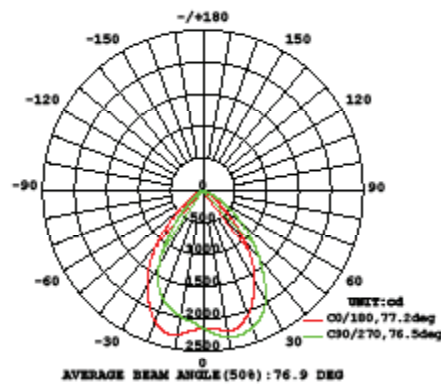

5" Diameter, 3000K, Straight Up or Down Distribution

6" Diameter, 3000K, Away From or Towards Wall Distribution

6" Diameter, 3000K, Straight Up or Down Distribution

8" Diameter, 3000K, Away From or Towards Wall Distribution