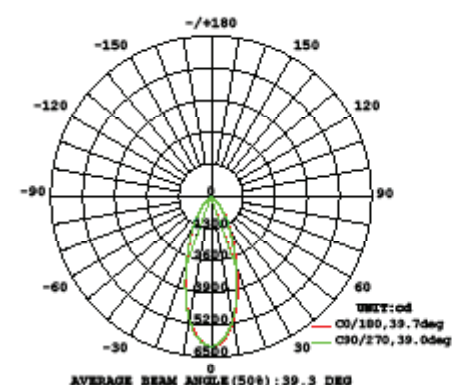

8" Diameter, 3000K, Straight Up or Down Distribution

WAC Lighting
www.waclighting.com
Phone (800) 526.2588 • Fax (800) 526.2585

Headquarters/Eastern Distribution Center
44 Harbor Park Drive • Port Washington, NY 11050
Phone (516) 515.5000 • Fax (516) 515.5050

Western Distribution Center
168 Brea Canyon Road • City of Industry, CA 91789
Phone (800) 526.2588 • Fax (800) 526.2585