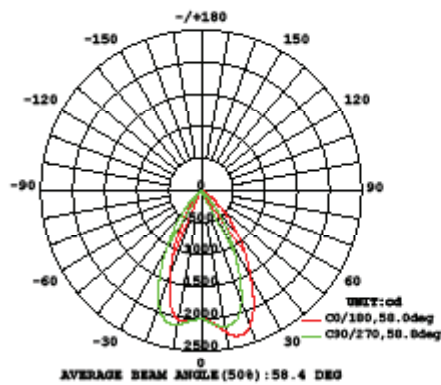

5" Diameter, 3000K, Straight Up or Down Distribution

6" Diameter, 3000K, Away From or Towards Wall Distribution

6" Diameter, 3000K, Straight Up or Down Distribution

8" Diameter, 3000K, Away From or Towards Wall Distribution