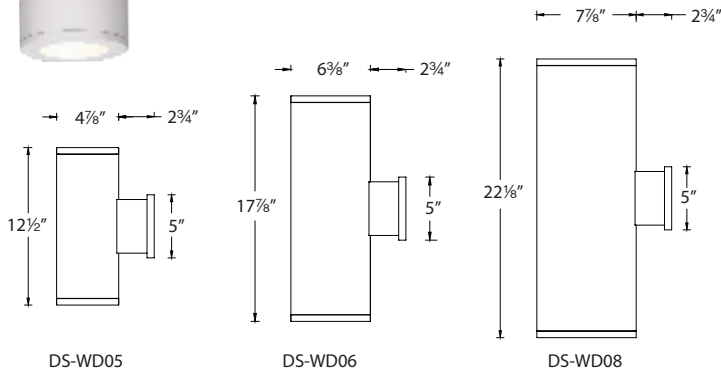

FEATURES

- IP65 rated, ETL & cETL wet location listed
- Meets 2013 California Title 24 Efficiency
- Energy Star® rated
- ANSI compliant warm/neutral LED bins for the finest color consistency possible
- Universal driver (120V-220V-277V)
- 0-10V Dimming

SPECIFICATIONS

- **Rated Life:** 80,000 hours
- **CRI:** Up to 90

Size	Watts	CCT	CRI	Lumens		Lumens			
				Straight Up or Down	Efficacy	Away From the Wall	Towards the Wall	One Side Each	Efficacy
5"	24W x 2	2700K	90	986 x 2	41 Lm/W	1029 x 2	1029 x 2	1029 x 2	45 Lm/W
		2700K	85	1160 x 2	48 Lm/W	1210 x 2	1210 x 2	1210 x 2	50 Lm/W
		3000K	90	1228 x 2	51 Lm/W	1295 x 2	1295 x 2	1295 x 2	56 Lm/W
		3000K	85	1380 x 2	58 Lm/W	1455 x 2	1455 x 2	1455 x 2	61 Lm/W
		3500K	85	1450 x 2	60 Lm/W	1560 x 2	1560 x 2	1560 x 2	65 Lm/W
6"	42W x 2	2700K	90	1522 x 2	36 Lm/W	1914 x 2	1914 x 2	1914 x 2	46 Lm/W
		2700K	85	1790 x 2	43 Lm/W	2200 x 2	2200 x 2	2200 x 2	52 Lm/W
		3000K	90	1793 x 2	43 Lm/W	1873 x 2	1873 x 2	1873 x 2	45 Lm/W
		3000K	85	2015 x 2	48 Lm/W	2230 x 2	2230 x 2	2230 x 2	53 Lm/W
		3500K	85	2110 x 2	50 Lm/W	2445 x 2	2445 x 2	2445 x 2	58 Lm/W
8"	54W x 2	2700K	90	2886 x 2	53 Lm/W	2809 x 2	2809 x 2	2809 x 2	52 Lm/W
		2700K	85	3395 x 2	63 Lm/W	3305 x 2	3305 x 2	3305 x 2	61 Lm/W
		3000K	90	3360 x 2	62 Lm/W	3089 x 2	3089 x 2	3089 x 2	57 Lm/W
		3000K	85	3775 x 2	70 Lm/W	3510 x 2	3510 x 2	3510 x 2	65 Lm/W
		3500K	85	4005 x 2	74 Lm/W	3665 x 2	3665 x 2	3665 x 2	68 Lm/W

ORDERING NUMBER

Model#	Type	Diameter	Watt	Color Temp	Light Direction	Finish						
DS-WD	Double Sided	05F 5"	24W	927 2700K (90CRI)		BK Black						
				27 2700K				WT White				
				930 3000K (90CRI)						BZ Bronze		
				30 3000K								GH Graphite
35 3500K												

DS-WD - -

Example: **DS-WD08F-30C-WT**

WAC Lighting
www.waclighting.com
Phone (800) 526.2588 • Fax (800) 526.2585

Headquarters/Eastern Distribution Center
44 Harbor Park Drive • Port Washington, NY 11050
Phone (516) 515.5000 • Fax (516) 515.5050

Western Distribution Center
1750 Archibald Avenue • Ontario, CA 91760
Phone (800) 526.2588 • Fax (800) 526.2585