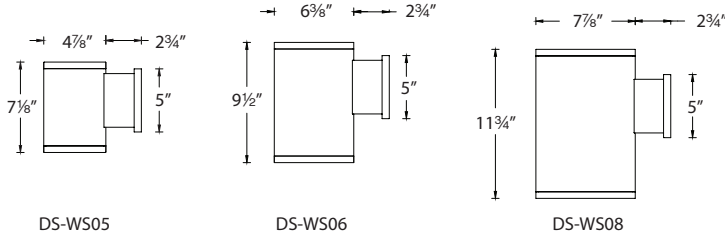

Fixture Type:

Catalog Number:

Project:

Location: