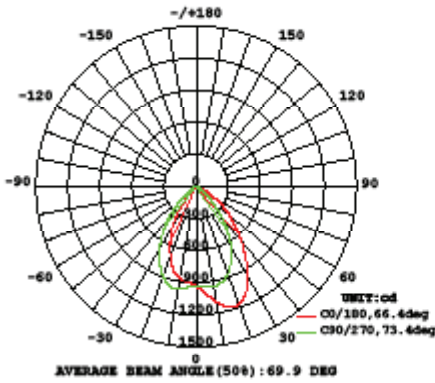

TUBE ARCHITECTURAL - model: DS-WS WAC LIGHTING

Photometrics - 3000K Responsible Lighting®

5" Diameter, 3000K, Away From or Towards Wall Distribution