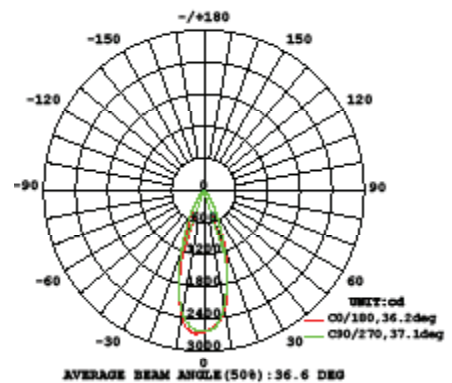

Western Distribution Center
1750 Archibald Avenue • Ontario, CA 91760
Phone (800) 526.2588 • Fax (800) 526.2585

TUBE ARCHITECTURAL - model: DS-WS WAC LIGHTING

Photometrics - 3000K Responsible Lighting®

5" Diameter, 3000K, Away From or Towards Wall Distribution

5" Diameter, 3000K, Straight Up or Down Distribution

6" Diameter, 3000K, Away From or Towards Wall Distribution

6" Diameter, 3000K, Straight Up or Down Distribution

8" Diameter, 3000K, Away From or Towards Wall Distribution