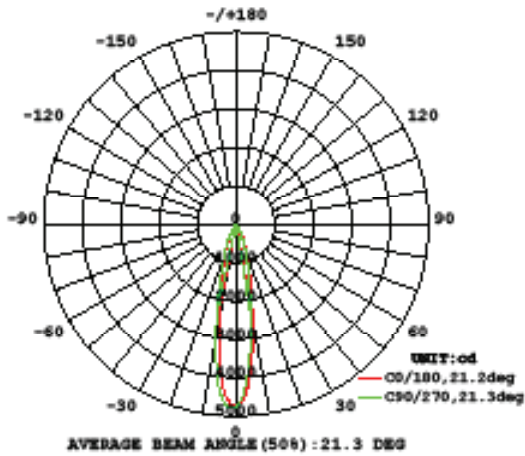

Western Distribution Center

1750 Archibald Avenue • Ontario, CA 91760
Phone (800) 526.2588 • Fax (800) 526.2585

IMPULSE – model: LED810S

Photometrics

WAC LIGHTING

Responsible Lighting®

20° Beam Angle - 3000K (85 CRI)