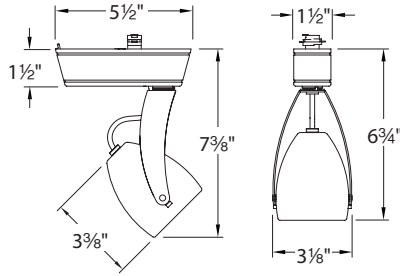

IMPULSE – model: LED810

LEDme® Track Luminaire

WAC LIGHTING

Responsible Lighting®

Fixture Type:

Catalog Number:

Project:

Location:

PRODUCT DESCRIPTION

Robustly engineered, this thermally efficient luminaire offers architectural lighting options with framing projector and barn-door accessories. Spot and flood beam spreads and two color temperatures make this an all-in-one choice for lighting. For use with WAC Lighting's 120V Track system and compatible with other manufacturer's track (consult factory for specific brands).

FEATURES

- Title 24 California Energy Commission Compliant (90 CRI versions)
- Smooth and continuous ELV dimming
- Free of projected heat and UV radiation
- ANSI Compliant Warm/Neutral LED Bins for a finer color consistency
- 360° horizontal rotation and 180° vertical aiming
- 60,000 hour rated life
- 5 year WAC Lighting product warranty

SPECIFICATIONS

Construction: Die-cast aluminum body with steel yoke and clear lens.

Driver: Input voltage: 120VAC/60Hz; High power factor >0.9
Max Load: 10W

Light Source: 10W Cree Multi-chip LED.
Total power consumption of 14W with included driver.

Dimming: May be dimmed to 8% with electronic low voltage (ELV) dimmer.

Finish: Powder coat paint. Black (BK), Dark Bronze (DB), White (WT).

Standards: UL & CUL Listed.

FIXTURE PERFORMANCE

Model #	Beam	Color Temp	Watts	Lumens	Efficacy	CBCP	CRI
LED810S-927	20°	2700K	14.5W	680	47 Lm/W	3351	90
LED810F-927	40°	2700K	14.5W	700	48 Lm/W	1688	90
LED810S-27	20°	2700K	14.5W	910	63 Lm/W	4477	80
LED810F-27	40°	2700K	14.5W	875	60 Lm/W	2034	80
LED810S-9W	20°	3000K	14.5W	700	48 Lm/W	3452	90
LED810F-9W	40°	3000K	14.5W	695	48 Lm/W	1675	90
LED810S-WW	20°	3000K	14.5W	970	67 Lm/W	4778	80
LED810F-WW	40°	3000K	14.5W	950	66 Lm/W	2227	80
LED810S-35	20°	3500K	14.5W	820	57 Lm/W	3955	80
LED810F-35	40°	3500K	14.5W	800	55 Lm/W	1944	80
LED810S-CW	20°	4000K	14.5W	950	66 Lm/W	4481	80
LED810F-CW	40°	4000K	14.5W	905	62 Lm/W	2258	80

ORDER NUMBER

System	Model #	Beam Spread	Color Temp	Finish
H H Track	LED810	S 20° F 40°	927 2700K (90 CRI)	BK Black DB Dark Bronze WT White
L L Track			27 2700K	
J J Track			9W 3000K (90 CRI)	
			WW 3000K	
			35 3500K	
			CW 4000K	

REPLACEMENT LED MODULE

BXRC-27G1000	2700K (90 CRI)
BXRC-27E1000	2700K
BXRC-30G1000	3000K (90 CRI)
BXRC-30E1000	3000K
BXRC-35E1000	3500K
BXRC-40E1000	4000K

Example: H-LED810S-WW-WT

ACCESSORIES

Framing Projector	008FP	BK Black
Barn Door	801BD	DB Dark Bronze
		WT White

REPLACEMENT REFLECTOR

RF-S	20°
RF-F	40°

LENSES (ORDER SEPARATELY)

Amber	LENS-16-AMB	UV Filter Lens	LENS-16-UVF
Blue	LENS-16-BLU	Frosted Lens	LENS-16-FR
Green	LENS-16-GRN	Spread Lens	LENS-16-SPR
Red	LENS-16-RED	Beam Elongating	LENS-16-BEL
Yellow	LENS-16-YEL	Honeycomb Louver	LENS-16-HCL

WAC Lighting

www.waclighting.com
Phone (800) 526.2588 • Fax (800) 526.2585

Headquarters/Eastern Distribution Center

44 Harbor Park Drive • Port Washington, NY 11050
Phone (516) 515.5000 • Fax (516) 515.5050

Western Distribution Center

1750 Archibald Avenue • Ontario, CA 91760
Phone (800) 526.2588 • Fax (800) 526.2585