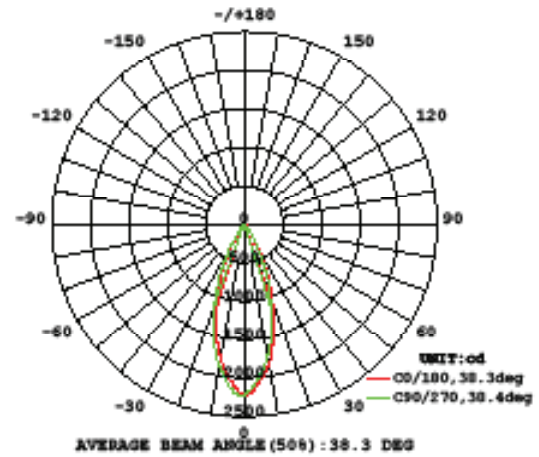

40° Beam Angle - 3000K (85 CRI)

WAC Lighting
www.waclighting.com
Phone (800) 526.2588 • Fax (800) 526.2585

Headquarters/Eastern Distribution Center
44 Harbor Park Drive • Port Washington, NY 11050
Phone (516) 515.5000 • Fax (516) 515.5050

Western Distribution Center
1750 Archibald Avenue • Ontario, CA 91760
Phone (800) 526.2588 • Fax (800) 526.2585