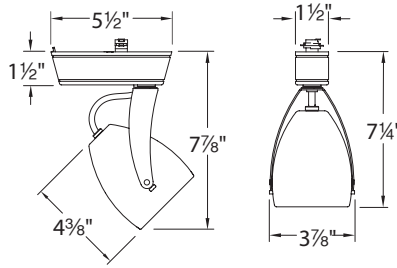

IMPULSE – model: LED820

LEDme® Track Luminaire

WAC LIGHTING

Responsible Lighting®

Fixture Type:

Catalog Number:

Project:

Location:

PRODUCT DESCRIPTION

Robustly engineered, this 20W high output Impulse is thermally efficient and offers architectural lighting options with framing projector and barn-door accessories. Spot and flood beam spreads and two color temperatures make this an all-in-one choice for lighting.

For use with WAC Lighting's 120V Track system and compatible with other manufacturer's track (consult factory for specific brands).

FEATURES

- Smooth and continuous ELV dimming
- Free of projected heat and UV radiation
- ANSI Compliant Warm/Neutral LED Bins for a finer color consistency
- 360° horizontal rotation and 180° vertical aiming
- 60,000 hour rated life
- 5 year WAC Lighting product warranty

SPECIFICATIONS

Construction: Die-cast aluminum body with steel yoke and clear lens.

Driver: Input: 120VAC/60Hz, 700mA current. High power factor >0.9. Max Load: 23W

Light Source: 20W LUXEON S Multi-chip LED. See fixture performance chart for total power consumption.

Dimming: To 10% with electronic low voltage (ELV) dimmer.

Finish: Powder coat paint. Black (BK), Dark Bronze (DB), White (WT).

Standards: ETL and cETL Listed.

FIXTURE PERFORMANCE

Model #	Watts	Color Temp	CRI	Beam	Lumens	Efficacy	CBCP
LED820S-927	23W	2700K	90	20°	975	42 Lm/W	4372
LED820F-927	23W	2700K	90	40°	925	40 Lm/W	2039
LED820S-27	23W	2700K	85	20°	1260	55 Lm/W	5716
LED820F-27	23W	2700K	85	40°	1210	53 Lm/W	2597
LED820S-9W	23W	3000K	90	20°	1005	44 Lm/W	4501
LED820F-9W	23W	3000K	90	40°	995	43 Lm/W	2181
LED820S-WW	23W	3000K	85	20°	1390	60 Lm/W	6335
LED820F-WW	23W	3000K	85	40°	1315	57 Lm/W	2851
LED820S-35	23W	3500K	85	20°	1175	51 Lm/W	5184
LED820F-35	23W	3500K	85	40°	1160	50 Lm/W	2553
LED820S-CW	23W	4000K	85	20°	1365	59 Lm/W	2977
LED820F-CW	23W	4000K	85	40°	1355	59 Lm/W	6048

ORDER NUMBER

System	Model #	Beam Spread	Color Temp	Finish
H H Track	LED820	S 20° F 40°	927 2700K (90 CRI)	BK Black DB Dark Bronze WT White
L L Track			27 2700K	
J J Track			9W 3000K (90 CRI)	
			WW 3000K	
			35 3500K	
			CW 4000K	

REPLACEMENT LED MODULE

BXRC-27G1000	2700K (90 CRI)
BXRC-27E1000	2700K
BXRC-30G1000	3000K (90 CRI)
BXRC-30E1000	3000K
BXRC-35E1000	3500K
BXRC-40E1000	4000K

Example: H-LED820S-WW-WT

ACCESSORIES

Framing Projector	008FP	BK Black
Barn Door	801BD	DB Dark Bronze WT White

REPLACEMENT REFLECTOR

RF-S	20°
RF-F	40°

LENSES (ORDER SEPARATELY)

Amber	LENS-16-AMB	UV Filter Lens	LENS-16-UVF
Blue	LENS-16-BLU	Frosted Lens	LENS-16-FR
Green	LENS-16-GRN	Spread Lens	LENS-16-SPR
Red	LENS-16-RED	Beam Elongating	LENS-16-BEL
Yellow	LENS-16-YEL	Honeycomb Louver	LENS-16-HCL

WAC Lighting

www.waclighting.com

Phone (800) 526.2588 • Fax (800) 526.2585

Headquarters/Eastern Distribution Center

44 Harbor Park Drive • Port Washington, NY 11050

Phone (516) 515.5000 • Fax (516) 515.5050

Western Distribution Center

1750 Archibald Avenue • Ontario, CA 91760

Phone (800) 526.2588 • Fax (800) 526.2585