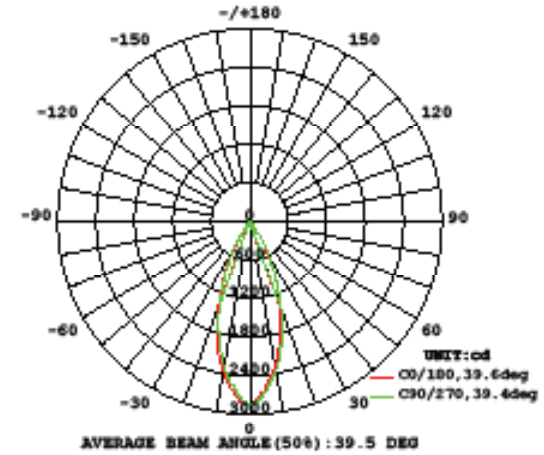

40° Beam Angle - 3000K (85 CRI)

WAC Lighting
www.waclighting.com
Phone (800) 526.2588 • Fax (800) 526.2585

Headquarters/Eastern Distribution Center
44 Harbor Park Drive • Port Washington, NY 11050
Phone (516) 515.5000 • Fax (516) 515.5050

Western Distribution Center
1750 Archibald Avenue • Ontario, CA 91760
Phone (800) 526.2588 • Fax (800) 526.2585