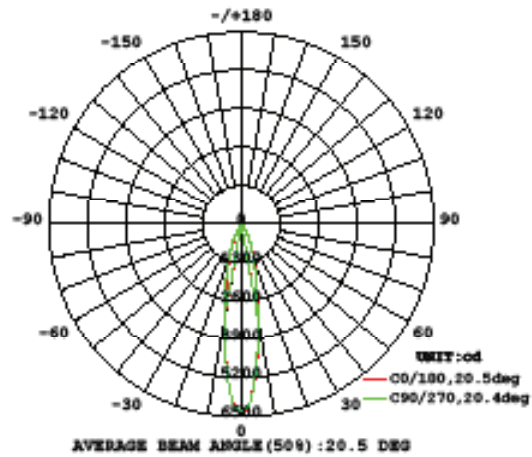

Western Distribution Center

1750 Archibald Avenue • Ontario, CA 91760

Phone (800) 526.2588 • Fax (800) 526.2585

IMPULSE – model: LED820S

Photometrics

WAC LIGHTING

Responsible Lighting®

20° Beam Angle - 3000K (85 CRI)